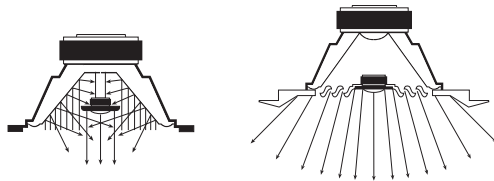

To accommodate these occasions, we have taken our award winning Custom Round Series speakers and modified them with a square baffle and grille design. This means you still benefit from all of the technology in the CRS series including the pivoting tweeter to direct critical high frequencies and our patented WavePlane® to increase dispersion and overall sound quality. The footprint is simply square instead of round. Now mounting the speaker in soffits, in bathrooms near exhaust fans or in drop ceiling tiles, will be even more attractive.

## CSS6 Three

- 6½" Aluminum Cone Woofer with Dual Voice Coil and Butyl Rubber Surround
- Pivoting 1" Liquid Cooled Aluminum Dome Tweeter with Neodymium Magnet
- Front Mounted Switches Allow for Up to ±3dB of Bass and Treble Adjustment
- Timbre-Matched to All Three Series
- Efficiency: 90dB 1W/1m
- Frequency Response: 40Hz - 20kHz ±2dB

## CSS6 One

- 6½" Polypropylene Cone Woofer with Butyl Rubber Surround
- Pivoting 1" Liquid Cooled Silk Dome Tweeter with Neodymium Magnet
- Timbre-Matched to All One Series
- Efficiency: 92dB 1W/1m
- Frequency Response: 50Hz - 20kHz ±2dB

Our speakers sound much better off-axis!

Only SpeakerCraft offers the exclusive WavePlane™ tweeter baffle which is located just behind the tweeter of all AIM in-ceiling speakers. The WavePlane™ creates better high frequency dispersion. This is accomplished by allowing the tweeter to reflect off a solid surface instead of the vibrating woofer. Ordinary speakers only sound their best when you are directly underneath them. This is because high frequencies are directional. The WavePlane™ assures optimal high frequency dispersion throughout the listening area.