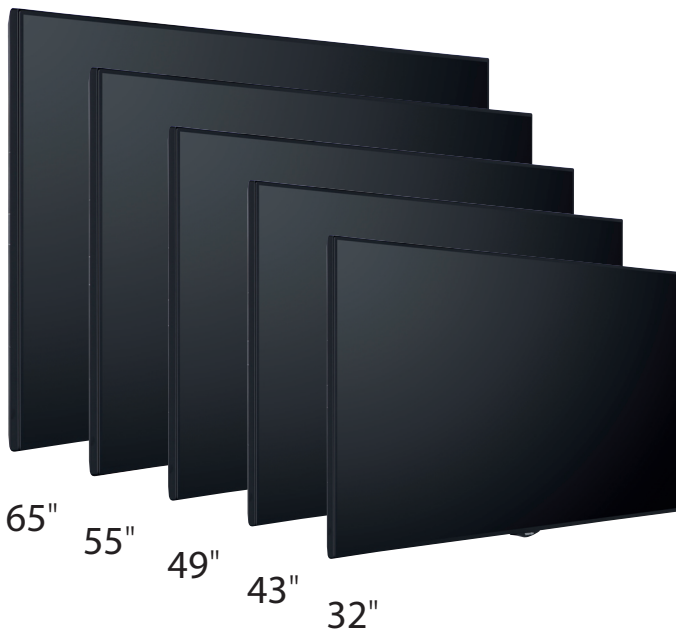

TD-E3(E) series

Bright, professional signage that works hard all day

Share information throughout the working day in total clarity. Perfect for the corporate, education, retail and travel sectors, TD-E3 models are robustly built to run 16 hours and beyond, seven days a week. Our displays look great in portrait or landscape orientation, offering superior picture quality in a variety of sizes. Toshiba's hidden built-in USB port offers tamper-proof automatic playback of your audio/visuals/images, with multi-codec support. Packed with features and designed to impress the end user, displays are fully customisable.

Features

- 16/7 usage
- Full HD (65" = 4K Ultra HD)
- Landscape/portrait orientation
- OPS slot (TD-E3 model)
- Embedded USB player & scheduler
- Embedded signage with built-in memory option (TD-E3E derivative model)