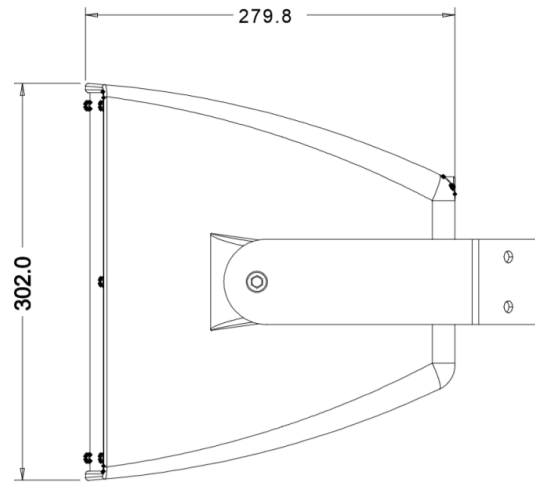

MECHANICAL DIAGRAMS