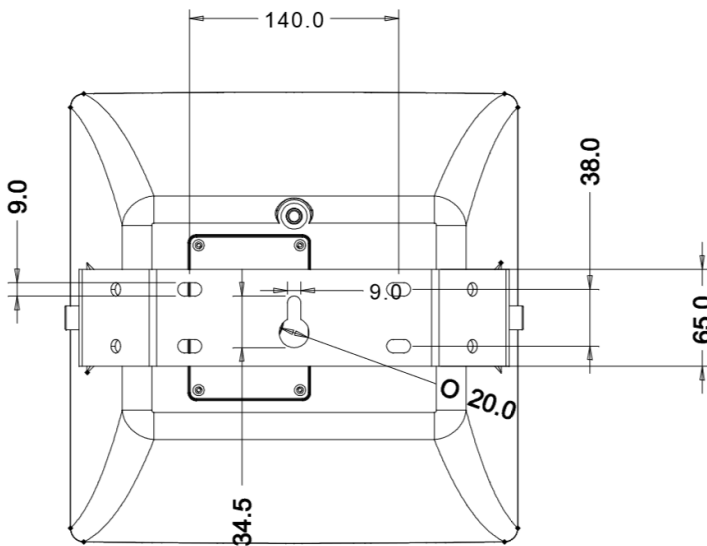

MECHANICAL DIAGRAMS