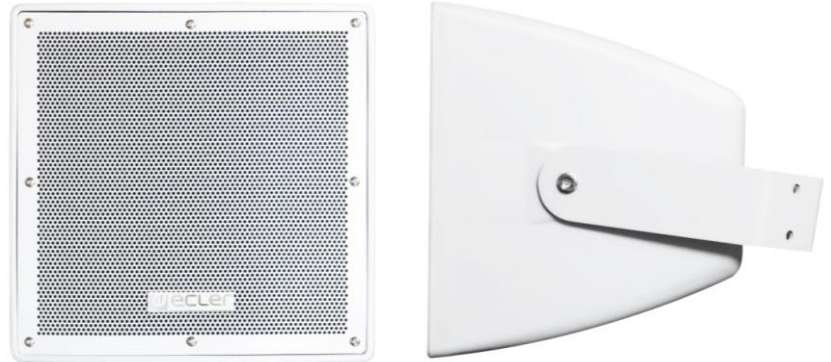

eCMP8

SPECIALIZED LOUDSPEAKERS

Musical Projector

PRODUCT OVERVIEW

eCMP8 is a 150W high efficiency musical projector ready for outdoor applications due to its waterproof and sun screening building material (IP56). It performs an 8" LF driver and 1,4" HF coaxial driver, 150W @ 8 Ω nominal power and 70/100V line transformer with 37, 5/75/150W/ 8 Ω power options.

KEY FEATURES

- Weatherproof 2-way music projector
- 150 W @ 8 Ω
- Power options 100V: 37,5/75/150W/OFF and 8 Ω
- Power options 70V: 18,75/37,5/75W/OFF and 8 Ω
- Input & output connection via terminal block
- Dispersion (HxV): 100° x 100°
- Material: Polypropylene, aluminium (grille), hot-dipped galvanized steel (U-bracket)
- Weather-resistant IP56 rating

APPLICATIONS

- Commercial
- Hospitality
- Education
- Corporate
- Sports and wellness
- House of worship
- Leisure

TECHNICAL SPECIFICATIONS

eCMP8

Speaker type	Long throw, 2 way
Nominal impedance	8Ω
RMS/Peak power (8Ω)	150/300W
Power options	100V: 37,5W / 75W / 150W / OFF / 8 Ω 70V: 18,75W / 37,5W / 75W / OFF / 8 Ω
Frequency response (-3dB)	80 Hz ÷ 18 kHz
Sensitivity 1W/1m	96dB
Max sound pressure @ 1m	117dB
Crossover frequency	2,1 kHz (passive)
Drivers	8" (LF) & 1,4" (HF)
Dispersion (HxV)	100° x 100°
Connections	Terminal block (Input + Output)
IP Rating	IP56
Finished color	Grey (RAL 538C)
Material	Polypropylene, aluminium (grille), hot-dipped galvanized steel (U-bracket)
Dimensions	300 x 302 x 334mm / 11.8" x 11.9" x 13.2"
Weight	11,0 kg. / 24.3 lb.