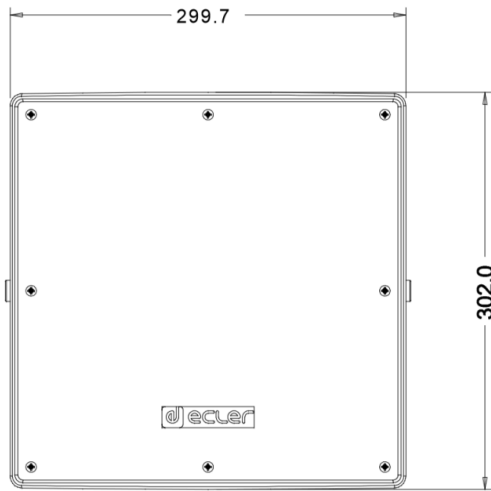

MECHANICAL DIAGRAMS