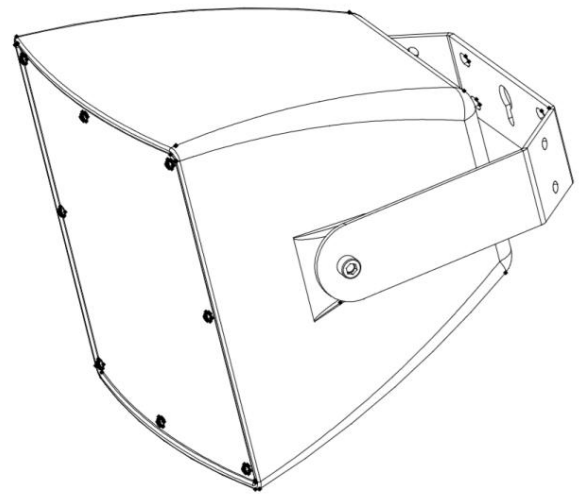

MECHANICAL DIAGRAMS