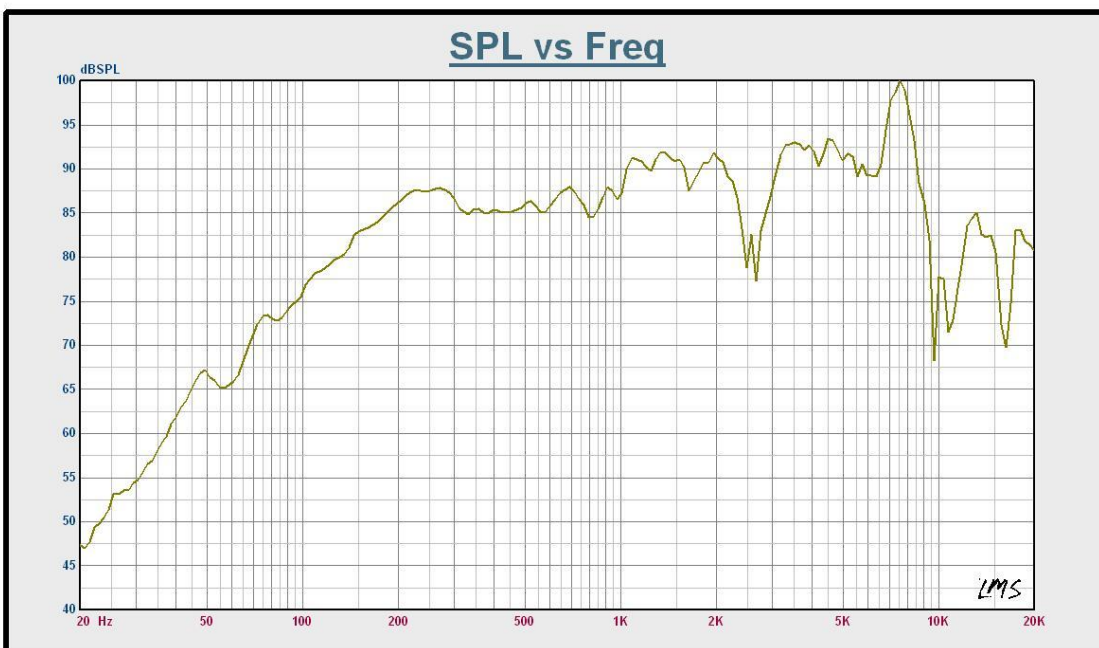

VIC6 / VIC6X

CEILING LOUDSPEAKERS

In-ceiling Loudspeaker w/ Back Can & Tile Bridge

PRODUCT OVERVIEW

VIC6 is an in-ceiling loudspeaker with a great sound performance. It features a 6.5" woofer + 0.5" steerable tweeter, 40WRMS @ 8ohm nominal power and 70/100V line transformer with 40/20/10/5/2,5W power connections. Includes a metallic alloy grill ready to be painted if needed. VIC series provide a careful selection of components in a user-friendly design that seeks speed and versatility of installation on any surface, while maintaining excellent sound quality.

- VIC8/VIC8X & VICSB8/VICSB8X
- AVICSG
- AVICCAN6L

TECHNICAL SPECIFICATIONS

VIC6 / VIC6X

Impedance	8 Ω
RMS power	40W
Power options	100V: 40W / 20W / 10W / 5W 70V: 40W / 20W / 10W / 5W / 2,5W
Sensitivity 1W/1m	89dB
Dimensions (\varnothing xD)	VIC6: 232x105mm / 9.1"x4.1" VIC6X: 232x170mm / 9.1"x6.7"
Weight	VIC6: 1.8kg / 3.9 lb. VIC6X: 2.3kg / 5 lb.

POLAR DIAGRAMS

VIC6

VIC6X

FREQUENCY RESPONSE

VIC6

VIC6X

MECHANICAL DIAGRAMS

Front & grill view: