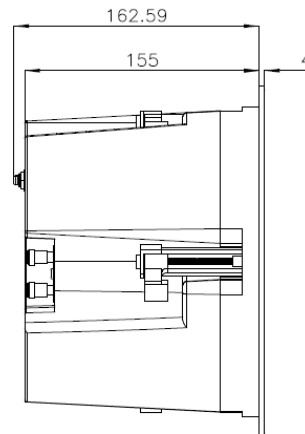

- VIC8/VIC8X & VICSB8/VICSB8X
- AVICSG
- AVICCAN6L

TECHNICAL SPECIFICATIONS

VIC6 / VIC6X

Impedance	8 Ω
RMS power	40W
Power options	100V: 40W / 20W / 10W / 5W 70V: 40W / 20W / 10W / 5W / 2,5W
Sensitivity 1W/1m	89dB
Dimensions (\varnothing xD)	VIC6: 232x105mm / 9.1"x4.1" VIC6X: 232x170mm / 9.1"x6.7"
Weight	VIC6: 1.8kg / 3.9 lb. VIC6X: 2.3kg / 5 lb.

POLAR DIAGRAMS

VIC6

VIC6X

FREQUENCY RESPONSE

VIC6

VIC6X

MECHANICAL DIAGRAMS

Front & grill view:

VIC6 lat & rear view:

VIC6X lat & rear view:

MOUNTING DIAGRAM

All product characteristics are subject to variation due to production tolerances. **NEEC AUDIO BARCELONA S.L.** reserves the right to make changes or improvements in the design or manufacturing that may affect these product specifications.