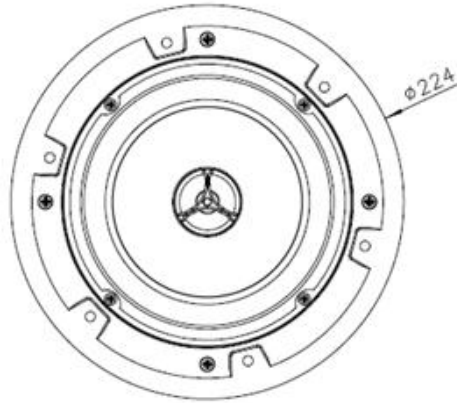

- VIC8/VIC8X & VICSB8/VICSB8X
- AVICSG
- AVICCAN6L

TECHNICAL SPECIFICATIONS

VIC6 / VIC6X

Impedance	8 Ω
RMS power	40W
Power options	100V: 40W / 20W / 10W / 5W 70V: 40W / 20W / 10W / 5W / 2,5W
Sensitivity 1W/1m	89dB
Dimensions (\varnothing xD)	VIC6: 232x105mm / 9.1"x4.1" VIC6X: 232x170mm / 9.1"x6.7"
Weight	VIC6: 1.8kg / 3.9 lb. VIC6X: 2.3kg / 5 lb.

POLAR DIAGRAMS

VIC6

VIC6X

FREQUENCY RESPONSE

VIC6

VIC6X

MECHANICAL DIAGRAMS

Front & grill view: