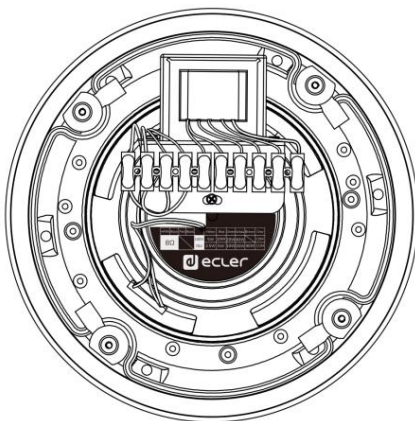

VIC6 / VIC6X

CEILING LOUDSPEAKERS

In-ceiling Loudspeaker w/ Back Can & Tile Bridge

PRODUCT OVERVIEW

VIC6 is an in-ceiling loudspeaker with a great sound performance. It features a 6.5" woofer + 0.5" steerable tweeter, 40WRMS @ 8ohm nominal power and 70/100V line transformer with 40/20/10/5/2,5W power connections. Includes a metallic alloy grill ready to be painted if needed. VIC series provide a careful selection of components in a user-friendly design that seeks speed and versatility of installation on any surface, while maintaining excellent sound quality.

- VIC8/VIC8X & VICSB8/VICSB8X
- AVICSG
- AVICCAN6L

TECHNICAL SPECIFICATIONS

VIC6 / VIC6X

Impedance	8 Ω
RMS power	40W
Power options	100V: 40W / 20W / 10W / 5W 70V: 40W / 20W / 10W / 5W / 2,5W
Sensitivity 1W/1m	89dB
Dimensions (\varnothing xD)	VIC6: 232x105mm / 9.1"x4.1" VIC6X: 232x170mm / 9.1"x6.7"
Weight	VIC6: 1.8kg / 3.9 lb. VIC6X: 2.3kg / 5 lb.

POLAR DIAGRAMS

VIC6

VIC6X

FREQUENCY RESPONSE

VIC6

VIC6X

MECHANICAL DIAGRAMS

Front & grill view:

VIC6 lat & rear view:

VIC6X lat & rear view:

MOUNTING DIAGRAM

All product characteristics are subject to variation due to production tolerances. **NEEC AUDIO BARCELONA S.L.** reserves the right to make changes or improvements in the design or manufacturing that may affect these product specifications.