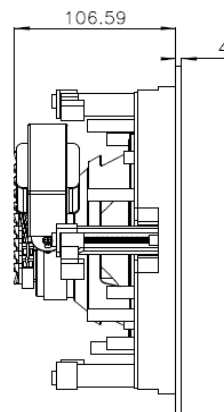

VIC6X shares the same features as VIC6, and includes Back Can and Tile Bridge to provide more flexibility and versatile installation choices.

KEY FEATURES

- 2-way cabinet, 6,5" woofer and 0,5" steerable tweeter
- 40WRMS @ 8Ω
- Power selector: 40 / 20 / 10 / 5 / 2,5W @ 70V
40 / 20 / 10 / 5W @ 100V
8Ω position
- Sensitivity (1W/1m): 89 dB SPL
- Metallic alloy paintable grill
- Diameter: 232mm
- Depth: 105mm (VIC6) ; 170mm (VIC6X)
- Colour: White, RAL9010
- Back can (only VIC6X)
- Tile bridge (only VIC6X)

- VIC8/VIC8X & VICSB8/VICSB8X
- AVICSG
- AVICCAN6L

TECHNICAL SPECIFICATIONS

VIC6 / VIC6X

Impedance	8 Ω
RMS power	40W
Power options	100V: 40W / 20W / 10W / 5W 70V: 40W / 20W / 10W / 5W / 2,5W
Sensitivity 1W/1m	89dB
Dimensions (\varnothing xD)	VIC6: 232x105mm / 9.1"x4.1" VIC6X: 232x170mm / 9.1"x6.7"
Weight	VIC6: 1.8kg / 3.9 lb. VIC6X: 2.3kg / 5 lb.

POLAR DIAGRAMS

VIC6

VIC6X

FREQUENCY RESPONSE

VIC6

VIC6X

MECHANICAL DIAGRAMS

Front & grill view:

VIC6 lat & rear view:

VIC6X lat & rear view:

MOUNTING DIAGRAM

All product characteristics are subject to variation due to production tolerances. **NEEC AUDIO BARCELONA S.L.** reserves the right to make changes or improvements in the design or manufacturing that may affect these product specifications.