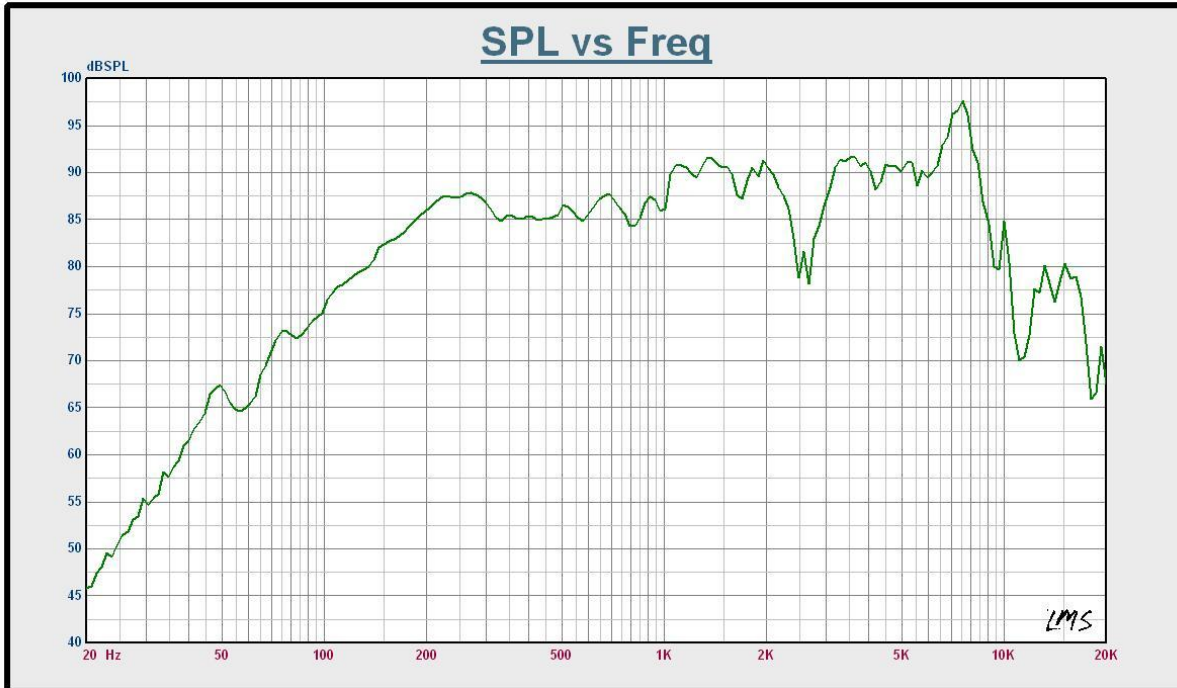

VIC6 / VIC6X

CEILING LOUDSPEAKERS

In-ceiling Loudspeaker w/ Back Can & Tile Bridge

PRODUCT OVERVIEW

VIC6 is an in-ceiling loudspeaker with a great sound performance. It features a 6.5" woofer + 0.5" steerable tweeter, 40WRMS @ 8ohm nominal power and 70/100V line transformer with 40/20/10/5/2,5W power connections. Includes a metallic alloy grill ready to be painted if needed. VIC series provide a careful selection of components in a user-friendly design that seeks speed and versatility of installation on any surface, while maintaining excellent sound quality.

- VIC8/VIC8X & VICSB8/VICSB8X
- AVICSG
- AVICCAN6L

TECHNICAL SPECIFICATIONS

VIC6 / VIC6X

Impedance	8 Ω
RMS power	40W
Power options	100V: 40W / 20W / 10W / 5W 70V: 40W / 20W / 10W / 5W / 2,5W
Sensitivity 1W/1m	89dB
Dimensions (\varnothing xD)	VIC6: 232x105mm / 9.1"x4.1" VIC6X: 232x170mm / 9.1"x6.7"
Weight	VIC6: 1.8kg / 3.9 lb. VIC6X: 2.3kg / 5 lb.

POLAR DIAGRAMS

VIC6

VIC6X

FREQUENCY RESPONSE

VIC6

VIC6X

MECHANICAL DIAGRAMS

Front & grill view: