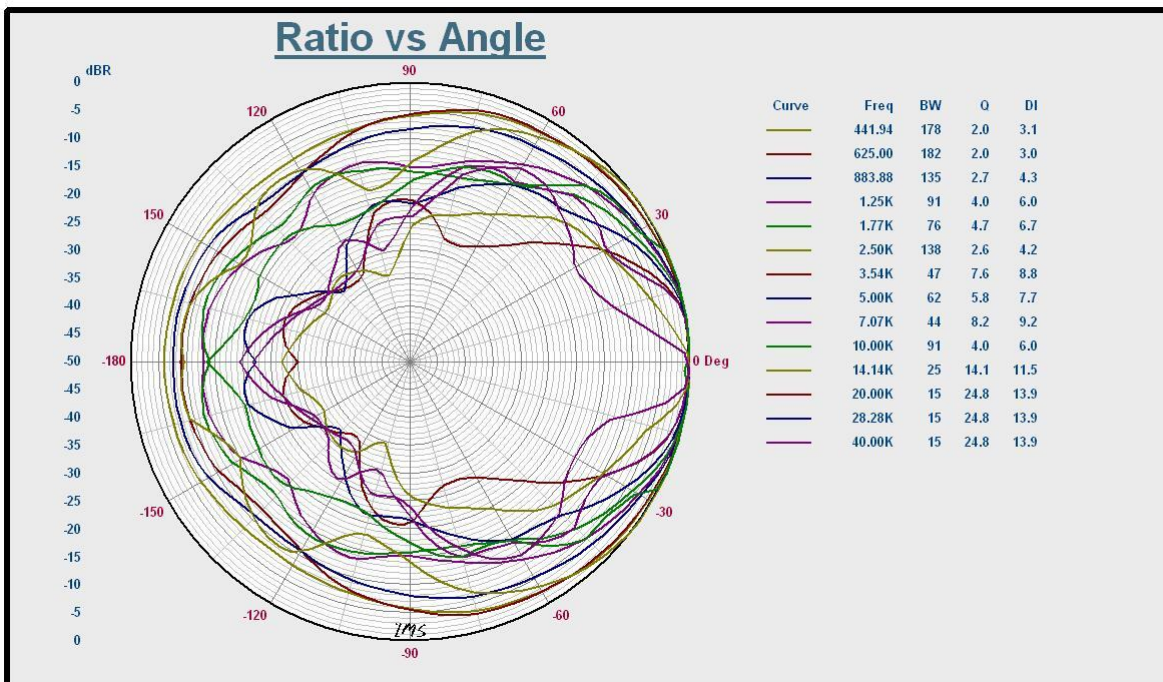

POLAR DIAGRAMS

VIC6

VIC6X