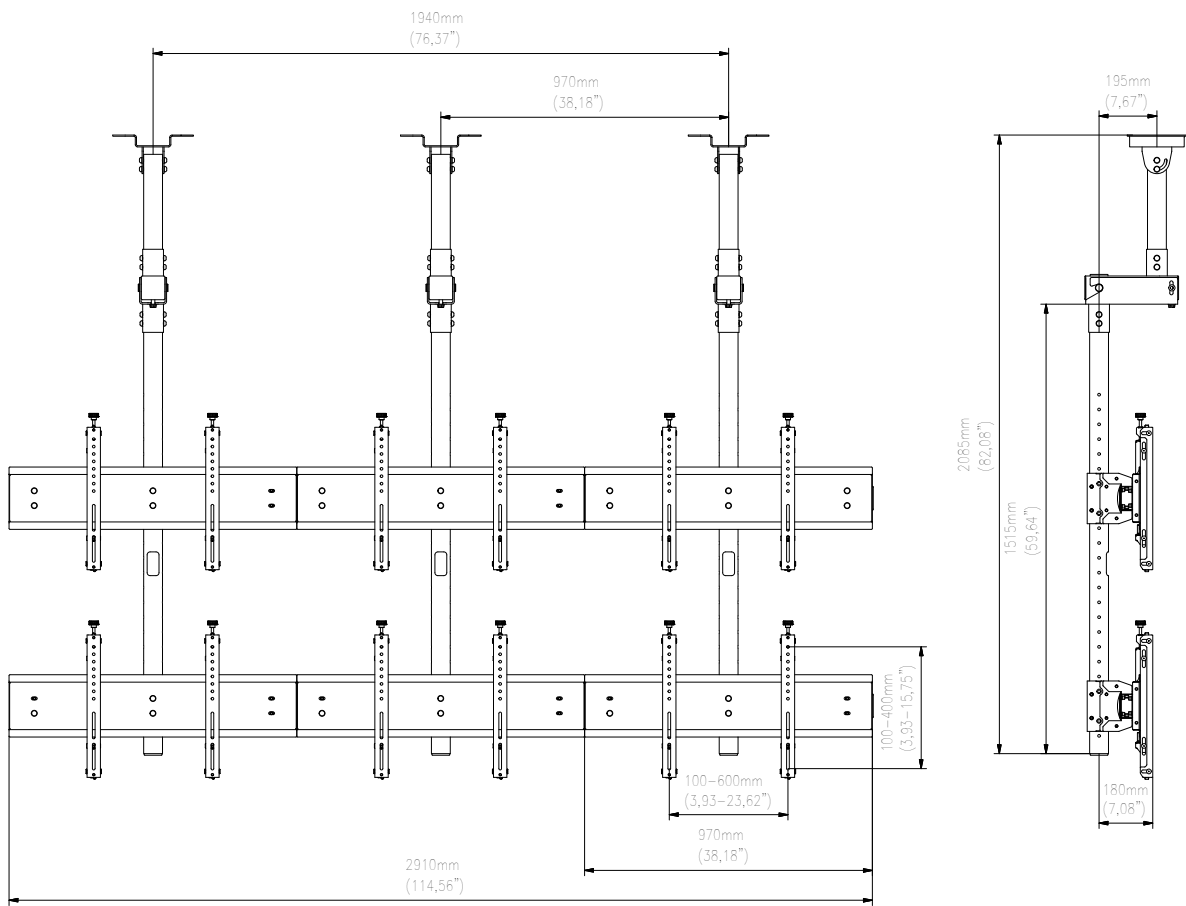

FEATURES

- Modular mount - the possibility of screens configuration
- Tool-less independent 8-point microadjustment provides seamless alignment of the displays
- Open Frame design allows full electrical wiring access and integrated cable management strips make display-to-display cabling simple
- Adjustable VESA mounting patterns from 100x100 up to 600x400

FEATURES PHOTO

Monitor Configuration	Product	Screen size	Max. capacity	Max. VESA	Weight	Dimensions (HxWxD)
	VWCA2247-L	42"-47"	130 kg	min. 100x100 mm max. 600x400 mm	70 kg	2200x1960x370 mm
	VWCA2257-L	50"-57"	125 kg	min. 100x100 mm max. 600x400 mm	75 kg	2200x2220x370 mm
	VWCA3247-L	42"-47"	200 kg	min. 100x100 mm max. 600x400 mm	100 kg	2200x2930x370 mm
	VWCA3257-L	50"-57"	195 kg	min. 100x100 mm max. 600x400 mm	105 kg	2200x3320x370 mm
	VWCA3347-L	42"-47"	120 kg	min. 100x100 mm max. 600x400 mm	180 kg	2600x2930x370 mm
	VWCA3357-L	50"-57"	125 kg	min. 100x100 mm max. 600x400 mm	175 kg	2600x3320x370 mm
	VWCA2347-L	42"-47"	90 kg	min. 100x100 mm max. 600x400 mm	110 kg	2600x1960x370 mm
	VWCA2357-L	50"-57"	95 kg	min. 100x100 mm max. 600x400 mm	105 kg	2600x2220x370 mm

VWCA2247-L

VWCA2257-L

VWCA3247-L

VWCA3257-L

VWCA3347-L

VWCA3357-L

VWCA2347-L

VWCA2357-L