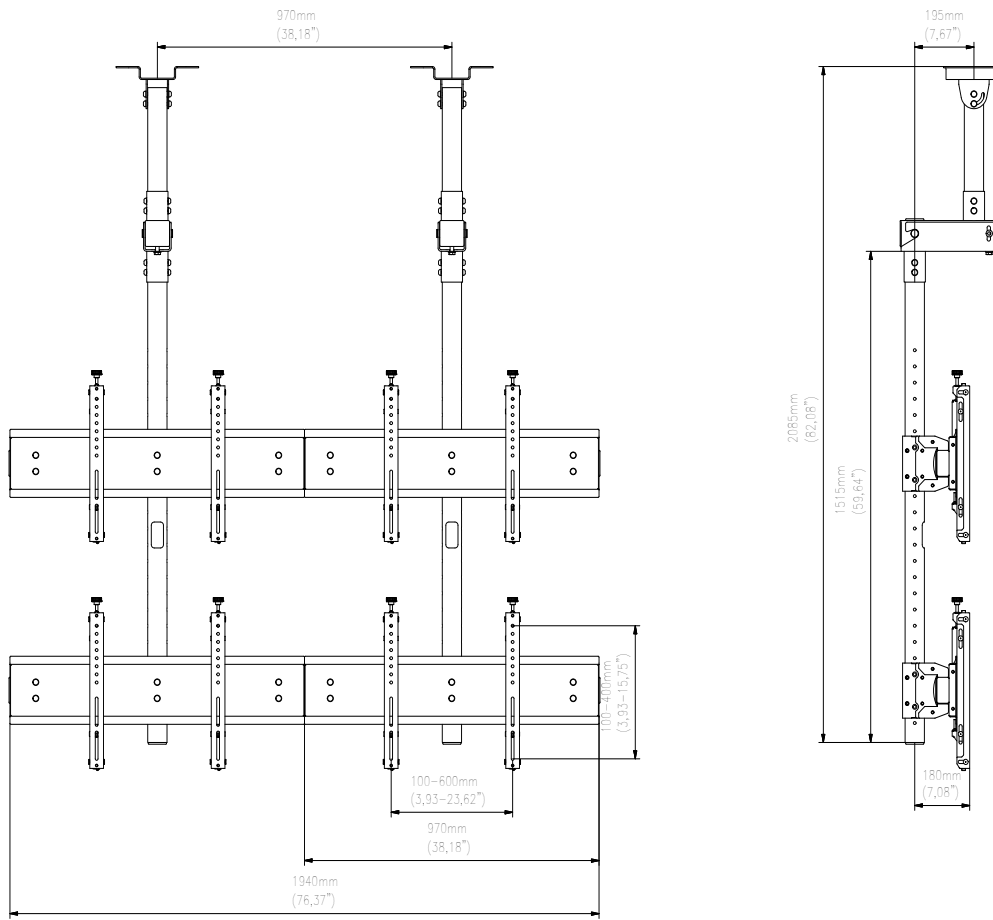

FEATURES

- Modular mount - the possibility of screens configuration
- Tool-less independent 8-point microadjustment provides seamless alignment of the displays
- Open Frame design allows full electrical wiring access and integrated cable management strips make display-to-display cabling simple
- Adjustable VESA mounting patterns from 100x100 up to 600x400

FEATURES PHOTO

Monitor Configuration	Product	Screen size	Max. capacity	Max. VESA	Weight	Dimensions (HxWxD)
	VWCA2247-L	42"-47"	130 kg	min. 100x100 mm max. 600x400 mm	70 kg	2200x1960x370 mm
	VWCA2257-L	50"-57"	125 kg	min. 100x100 mm max. 600x400 mm	75 kg	2200x2220x370 mm
	VWCA3247-L	42"-47"	200 kg	min. 100x100 mm max. 600x400 mm	100 kg	2200x2930x370 mm
	VWCA3257-L	50"-57"	195 kg	min. 100x100 mm max. 600x400 mm	105 kg	2200x3320x370 mm
	VWCA3347-L	42"-47"	120 kg	min. 100x100 mm max. 600x400 mm	180 kg	2600x2930x370 mm
	VWCA3357-L	50"-57"	125 kg	min. 100x100 mm max. 600x400 mm	175 kg	2600x3320x370 mm
	VWCA2347-L	42"-47"	90 kg	min. 100x100 mm max. 600x400 mm	110 kg	2600x1960x370 mm
	VWCA2357-L	50"-57"	95 kg	min. 100x100 mm max. 600x400 mm	105 kg	2600x2220x370 mm

VWCA2247-L

VWCA2257-L

VWCA3247-L

VWCA3257-L

VWCA3347-L

VWCA3357-L

VWCA2347-L

VWCA2357-L