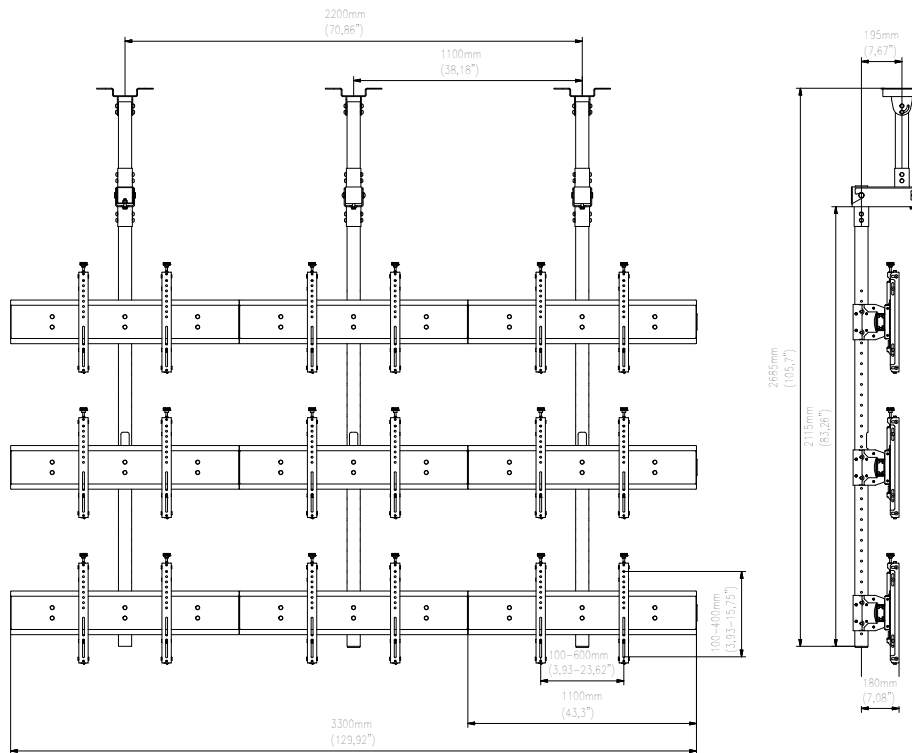

FEATURES

- Modular mount - the possibility of screens configuration
- Tool-less independent 8-point microadjustment provides seamless alignment of the displays
- Open Frame design allows full electrical wiring access and integrated cable management strips make display-to-display cabling simple
- Adjustable VESA mounting patterns from 100x100 up to 600x400

FEATURES PHOTO

Monitor Configuration	Product	Screen size	Max. capacity	Max. VESA	Weight	Dimensions (HxWxD)
	VWCA2247-L	42"-47"	130 kg	min. 100x100 mm max. 600x400 mm	70 kg	2200x1960x370 mm
	VWCA2257-L	50"-57"	125 kg	min. 100x100 mm max. 600x400 mm	75 kg	2200x2220x370 mm
	VWCA3247-L	42"-47"	200 kg	min. 100x100 mm max. 600x400 mm	100 kg	2200x2930x370 mm
	VWCA3257-L	50"-57"	195 kg	min. 100x100 mm max. 600x400 mm	105 kg	2200x3320x370 mm
	VWCA3347-L	42"-47"	120 kg	min. 100x100 mm max. 600x400 mm	180 kg	2600x2930x370 mm
	VWCA3357-L	50"-57"	125 kg	min. 100x100 mm max. 600x400 mm	175 kg	2600x3320x370 mm
	VWCA2347-L	42"-47"	90 kg	min. 100x100 mm max. 600x400 mm	110 kg	2600x1960x370 mm
	VWCA2357-L	50"-57"	95 kg	min. 100x100 mm max. 600x400 mm	105 kg	2600x2220x370 mm

VWCA2247-L

VWCA2257-L

VWCA3247-L

VWCA3257-L

VWCA3347-L

VWCA3357-L

VWCA2347-L

VWCA2357-L