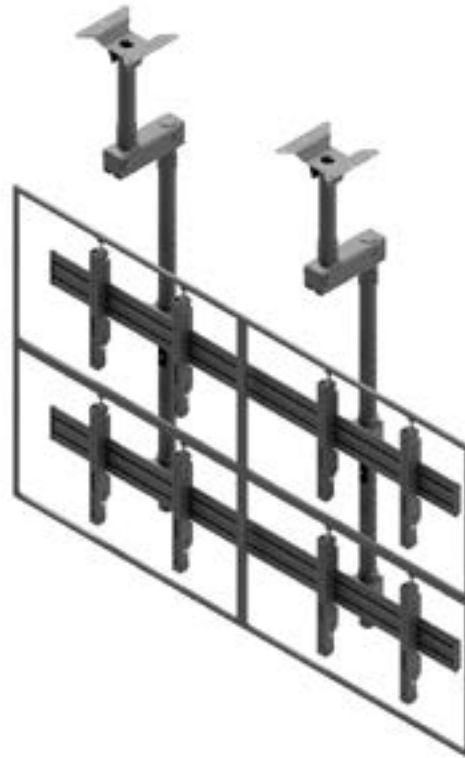

FEATURES

- Modular mount - the possibility of screens configuration
- Tool-less independent 8-point microadjustment provides seamless alignment of the displays
- Open Frame design allows full electrical wiring access and integrated cable management strips make display-to-display cabling simple
- Adjustable VESA mounting patterns from 100x100 up to 600x400

FEATURES PHOTO

Monitor Configuration	Product	Screen size	Max. capacity	Max. VESA	Weight	Dimensions (HxWxD)
	VWCA2247-L	42"-47"	130 kg	min. 100x100 mm max. 600x400 mm	70 kg	2200x1960x370 mm
	VWCA2257-L	50"-57"	125 kg	min. 100x100 mm max. 600x400 mm	75 kg	2200x2220x370 mm
	VWCA3247-L	42"-47"	200 kg	min. 100x100 mm max. 600x400 mm	100 kg	2200x2930x370 mm
	VWCA3257-L	50"-57"	195 kg	min. 100x100 mm max. 600x400 mm	105 kg	2200x3320x370 mm
	VWCA3347-L	42"-47"	120 kg	min. 100x100 mm max. 600x400 mm	180 kg	2600x2930x370 mm
	VWCA3357-L	50"-57"	125 kg	min. 100x100 mm max. 600x400 mm	175 kg	2600x3320x370 mm
	VWCA2347-L	42"-47"	90 kg	min. 100x100 mm max. 600x400 mm	110 kg	2600x1960x370 mm
	VWCA2357-L	50"-57"	95 kg	min. 100x100 mm max. 600x400 mm	105 kg	2600x2220x370 mm

VWCA2247-L

VWCA2257-L

VWCA3247-L

VWCA3257-L

VWCA3347-L

VWCA3357-L

VWCA2347-L

VWCA2357-L