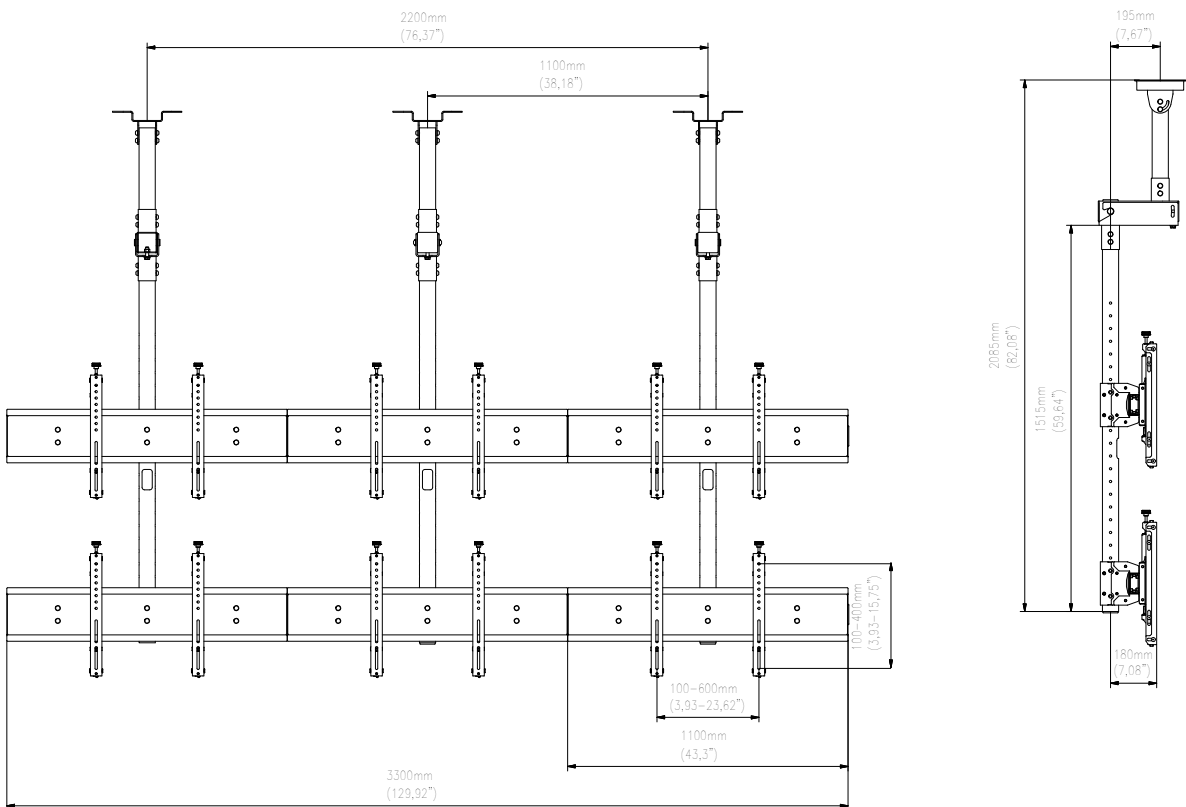

FEATURES

- Modular mount - the possibility of screens configuration
- Tool-less independent 8-point microadjustment provides seamless alignment of the displays
- Open Frame design allows full electrical wiring access and integrated cable management strips make display-to-display cabling simple
- Adjustable VESA mounting patterns from 100x100 up to 600x400

FEATURES PHOTO

Monitor Configuration	Product	Screen size	Max. capacity	Max. VESA	Weight	Dimensions (HxWxD)
	VWCA2247-L	42"-47"	130 kg	min. 100x100 mm max. 600x400 mm	70 kg	2200x1960x370 mm
	VWCA2257-L	50"-57"	125 kg	min. 100x100 mm max. 600x400 mm	75 kg	2200x2220x370 mm
	VWCA3247-L	42"-47"	200 kg	min. 100x100 mm max. 600x400 mm	100 kg	2200x2930x370 mm
	VWCA3257-L	50"-57"	195 kg	min. 100x100 mm max. 600x400 mm	105 kg	2200x3320x370 mm
	VWCA3347-L	42"-47"	120 kg	min. 100x100 mm max. 600x400 mm	180 kg	2600x2930x370 mm
	VWCA3357-L	50"-57"	125 kg	min. 100x100 mm max. 600x400 mm	175 kg	2600x3320x370 mm
	VWCA2347-L	42"-47"	90 kg	min. 100x100 mm max. 600x400 mm	110 kg	2600x1960x370 mm
	VWCA2357-L	50"-57"	95 kg	min. 100x100 mm max. 600x400 mm	105 kg	2600x2220x370 mm

VWCA2247-L

VWCA2257-L

VWCA3247-L

VWCA3257-L

VWCA3347-L

VWCA3357-L

VWCA2347-L

VWCA2357-L