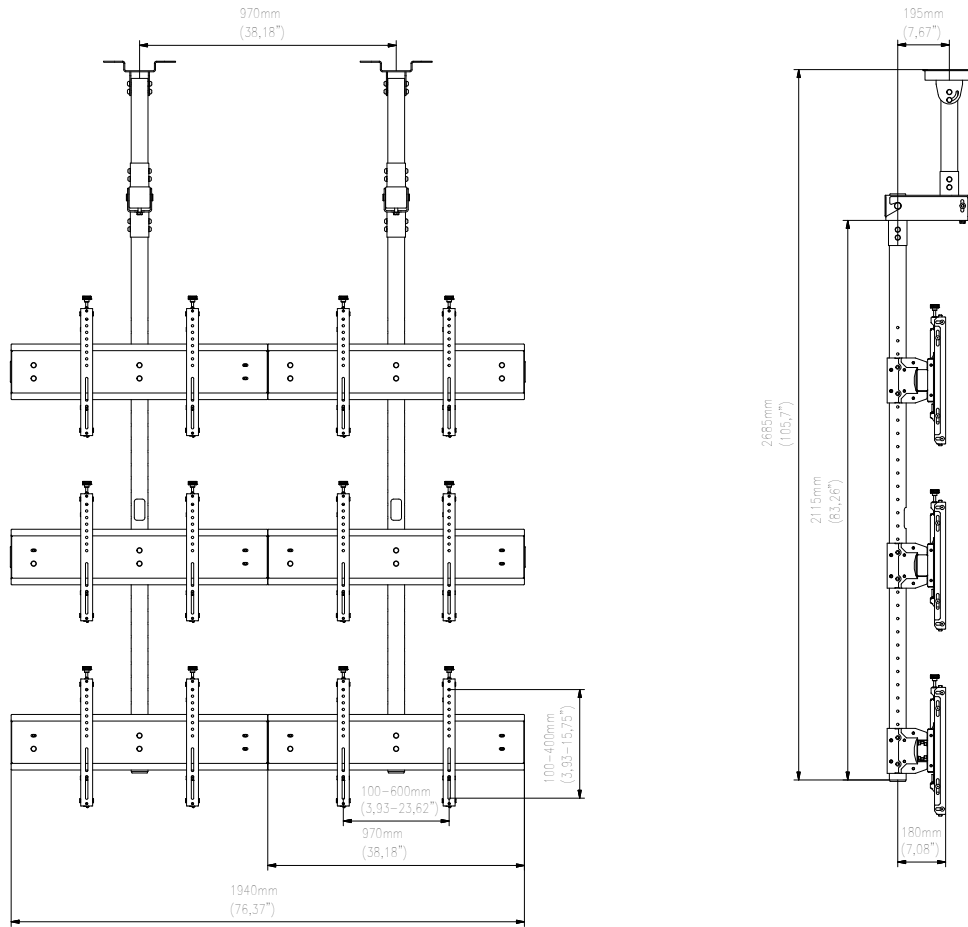

FEATURES

- Modular mount - the possibility of screens configuration
- Tool-less independent 8-point microadjustment provides seamless alignment of the displays
- Open Frame design allows full electrical wiring access and integrated cable management strips make display-to-display cabling simple
- Adjustable VESA mounting patterns from 100x100 up to 600x400

FEATURES PHOTO

Monitor Configuration	Product	Screen size	Max. capacity	Max. VESA	Weight	Dimensions (HxWxD)
	VWCA2247-L	42"-47"	130 kg	min. 100x100 mm max. 600x400 mm	70 kg	2200x1960x370 mm
	VWCA2257-L	50"-57"	125 kg	min. 100x100 mm max. 600x400 mm	75 kg	2200x2220x370 mm
	VWCA3247-L	42"-47"	200 kg	min. 100x100 mm max. 600x400 mm	100 kg	2200x2930x370 mm
	VWCA3257-L	50"-57"	195 kg	min. 100x100 mm max. 600x400 mm	105 kg	2200x3320x370 mm
	VWCA3347-L	42"-47"	120 kg	min. 100x100 mm max. 600x400 mm	180 kg	2600x2930x370 mm
	VWCA3357-L	50"-57"	125 kg	min. 100x100 mm max. 600x400 mm	175 kg	2600x3320x370 mm
	VWCA2347-L	42"-47"	90 kg	min. 100x100 mm max. 600x400 mm	110 kg	2600x1960x370 mm
	VWCA2357-L	50"-57"	95 kg	min. 100x100 mm max. 600x400 mm	105 kg	2600x2220x370 mm

VWCA2247-L

VWCA2257-L

VWCA3247-L

VWCA3257-L

VWCA3347-L

VWCA3357-L

VWCA2347-L

VWCA2357-L