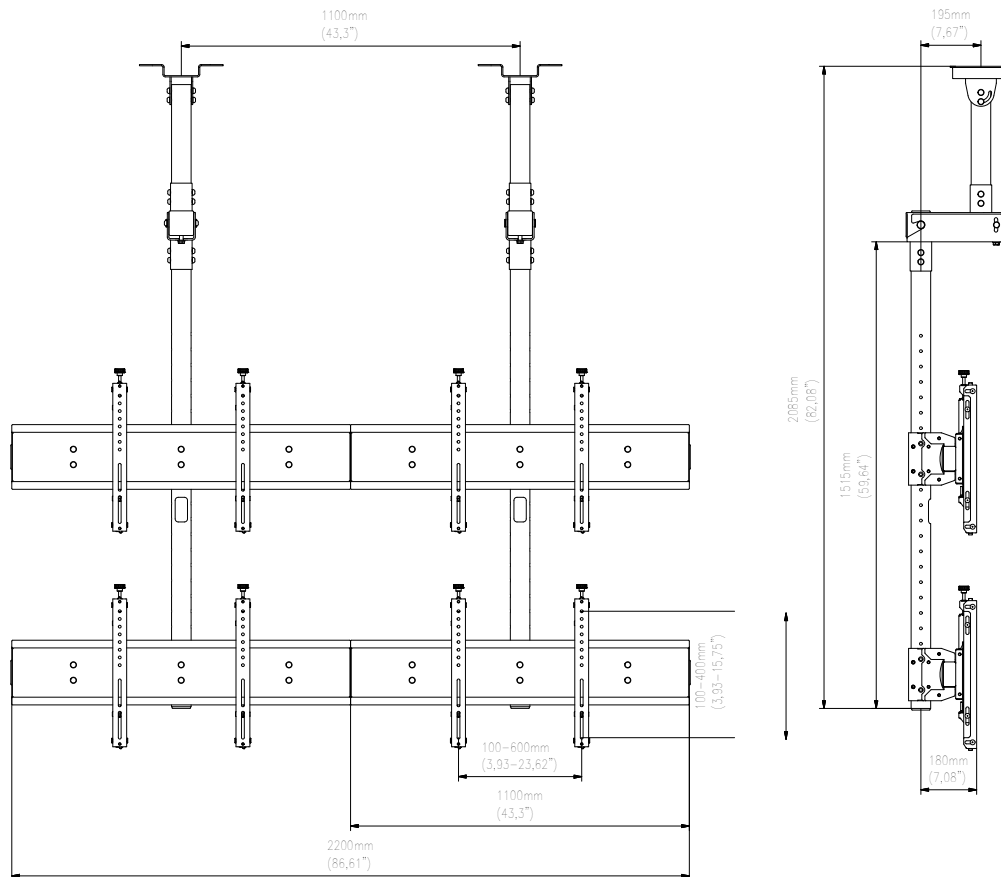

FEATURES

- Modular mount - the possibility of screens configuration
- Tool-less independent 8-point microadjustment provides seamless alignment of the displays
- Open Frame design allows full electrical wiring access and integrated cable management strips make display-to-display cabling simple
- Adjustable VESA mounting patterns from 100x100 up to 600x400

FEATURES PHOTO

Monitor Configuration	Product	Screen size	Max. capacity	Max. VESA	Weight	Dimensions (HxWxD)
	VWCA2247-L	42"-47"	130 kg	min. 100x100 mm max. 600x400 mm	70 kg	2200x1960x370 mm
	VWCA2257-L	50"-57"	125 kg	min. 100x100 mm max. 600x400 mm	75 kg	2200x2220x370 mm
	VWCA3247-L	42"-47"	200 kg	min. 100x100 mm max. 600x400 mm	100 kg	2200x2930x370 mm
	VWCA3257-L	50"-57"	195 kg	min. 100x100 mm max. 600x400 mm	105 kg	2200x3320x370 mm
	VWCA3347-L	42"-47"	120 kg	min. 100x100 mm max. 600x400 mm	180 kg	2600x2930x370 mm
	VWCA3357-L	50"-57"	125 kg	min. 100x100 mm max. 600x400 mm	175 kg	2600x3320x370 mm
	VWCA2347-L	42"-47"	90 kg	min. 100x100 mm max. 600x400 mm	110 kg	2600x1960x370 mm
	VWCA2357-L	50"-57"	95 kg	min. 100x100 mm max. 600x400 mm	105 kg	2600x2220x370 mm

VWCA2247-L

VWCA2257-L

VWCA3247-L

VWCA3257-L

VWCA3347-L

VWCA3357-L

VWCA2347-L

VWCA2357-L