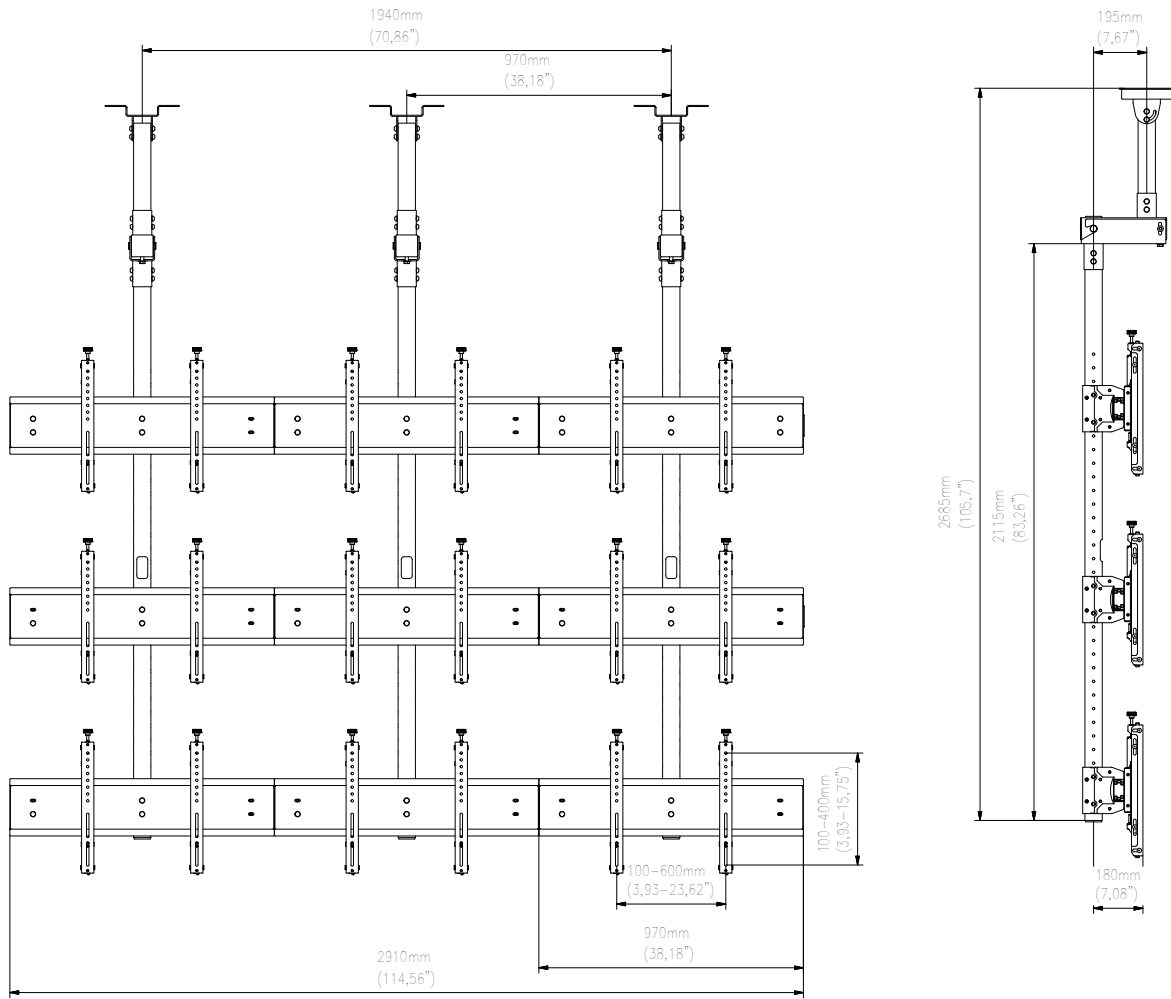

FEATURES

- Modular mount - the possibility of screens configuration
- Tool-less independent 8-point microadjustment provides seamless alignment of the displays
- Open Frame design allows full electrical wiring access and integrated cable management strips make display-to-display cabling simple
- Adjustable VESA mounting patterns from 100x100 up to 600x400

FEATURES PHOTO

Monitor Configuration	Product	Screen size	Max. capacity	Max. VESA	Weight	Dimensions (HxWxD)
	VWCA2247-L	42"-47"	130 kg	min. 100x100 mm max. 600x400 mm	70 kg	2200x1960x370 mm
	VWCA2257-L	50"-57"	125 kg	min. 100x100 mm max. 600x400 mm	75 kg	2200x2220x370 mm
	VWCA3247-L	42"-47"	200 kg	min. 100x100 mm max. 600x400 mm	100 kg	2200x2930x370 mm
	VWCA3257-L	50"-57"	195 kg	min. 100x100 mm max. 600x400 mm	105 kg	2200x3320x370 mm
	VWCA3347-L	42"-47"	120 kg	min. 100x100 mm max. 600x400 mm	180 kg	2600x2930x370 mm
	VWCA3357-L	50"-57"	125 kg	min. 100x100 mm max. 600x400 mm	175 kg	2600x3320x370 mm
	VWCA2347-L	42"-47"	90 kg	min. 100x100 mm max. 600x400 mm	110 kg	2600x1960x370 mm
	VWCA2357-L	50"-57"	95 kg	min. 100x100 mm max. 600x400 mm	105 kg	2600x2220x370 mm

VWCA2247-L

VWCA2257-L

VWCA3247-L

VWCA3257-L

VWCA3347-L

VWCA3357-L

VWCA2347-L

VWCA2357-L