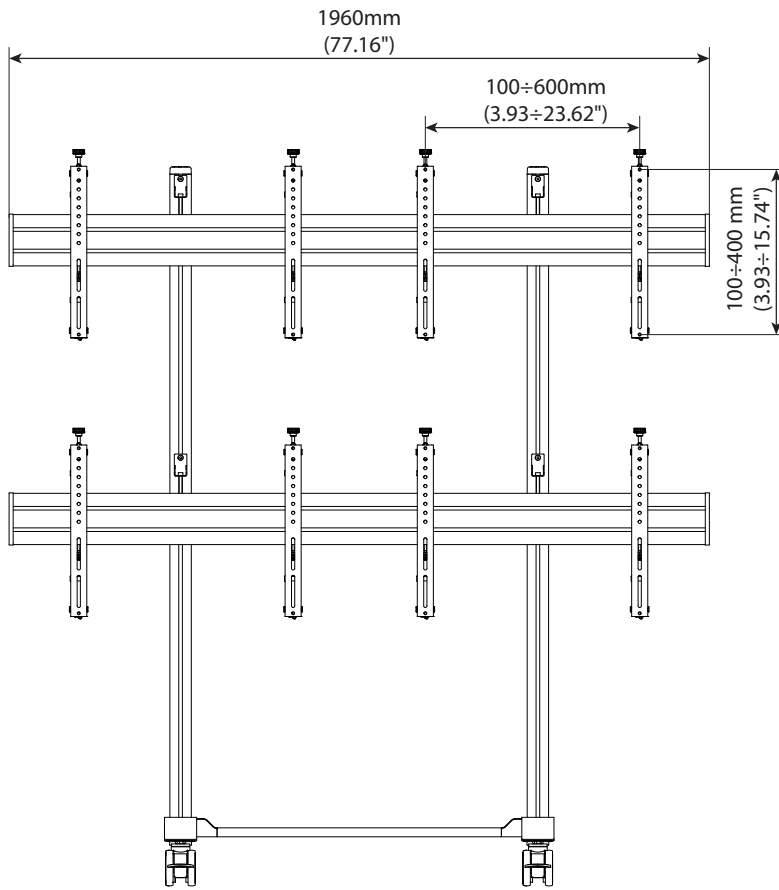

## FEATURES

- Flexible option of mounting multiple screens
- Mobility: 4 freely-rotating casters with individual brakes
- Mounting System: 8-point tool-less micro-adjustment
- VESA Mounting: from 100x100 to 600x400mm

## FEATURES PHOTO

Monitor Configuration	Product	Screen size	Max. capacity	Max. VESA	Weight	Dimensions (HxWxD)
	VWTA2247-L	42"-47"	220 kg	min. 100x100 mm max. 600x400 mm	65 kg	1970x1960x950 mm
	VWTA2257-L	50"-57"	210 kg	min. 100x100 mm max. 600x400 mm	70 kg	1970x2220x950 mm
	VWTA2347-L	42"-47"	205 kg	min. 100x100 mm max. 600x400 mm	85 kg	2570x1960x950 mm
	VWTA2357-L	50"-57"	190 kg	min. 100x100 mm max. 600x400 mm	90 kg	2570x2220x950 mm
	VWTA3247-L	42"-47"	205 kg	min. 100x100 mm max. 600x400 mm	110 kg	2550x820x950 mm
	VWTA3257-L	50"-57"	290 kg	min. 100x100 mm max. 600x400 mm	100 kg	1970x3320x950 mm
	VWTA3347-L	42"-47"	305 kg	min. 100x100 mm max. 600x400 mm	195 kg	2570x2930x950 mm
	VWTA3357-L	50"-57"	290 kg	min. 100x100 mm max. 600x400 mm	135 kg	2570x3320x950 mm

TECHNICAL DRAWINGS

VWTA2247-L