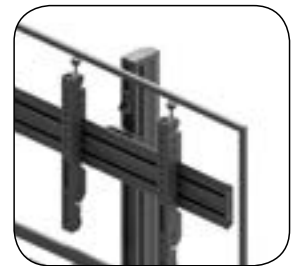

FEATURES PHOTO

Monitor Configuration	Product	Screen size	Max. capacity	Max. VESA	Weight	Dimensions (HxWxD)
	VWTA2247-L	42"-47"	220 kg	min. 100x100 mm max. 600x400 mm	65 kg	1970x1960x950 mm
	VWTA2257-L	50"-57"	210 kg	min. 100x100 mm max. 600x400 mm	70 kg	1970x2220x950 mm
	VWTA2347-L	42"-47"	205 kg	min. 100x100 mm max. 600x400 mm	85 kg	2570x1960x950 mm
	VWTA2357-L	50"-57"	190 kg	min. 100x100 mm max. 600x400 mm	90 kg	2570x2220x950 mm
	VWTA3247-L	42"-47"	205 kg	min. 100x100 mm max. 600x400 mm	110 kg	2550x820x950 mm
	VWTA3257-L	50"-57"	290 kg	min. 100x100 mm max. 600x400 mm	100 kg	1970x3320x950 mm
	VWTA3347-L	42"-47"	305 kg	min. 100x100 mm max. 600x400 mm	195 kg	2570x2930x950 mm
	VWTA3357-L	50"-57"	290 kg	min. 100x100 mm max. 600x400 mm	135 kg	2570x3320x950 mm