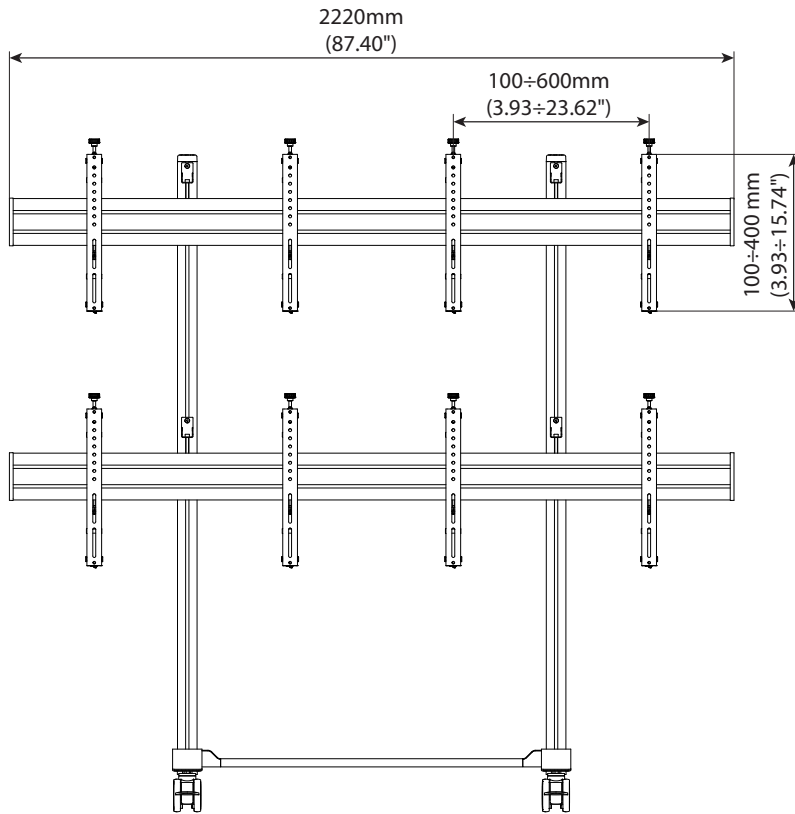

VWTA2257-L