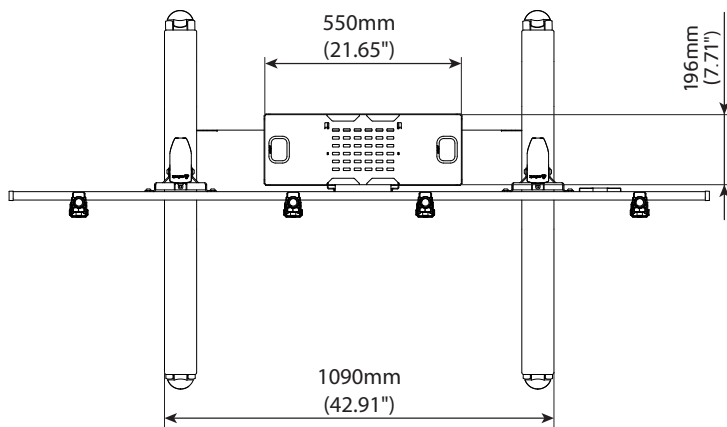

TECHNICAL DRAWINGS

VWTA2247-L