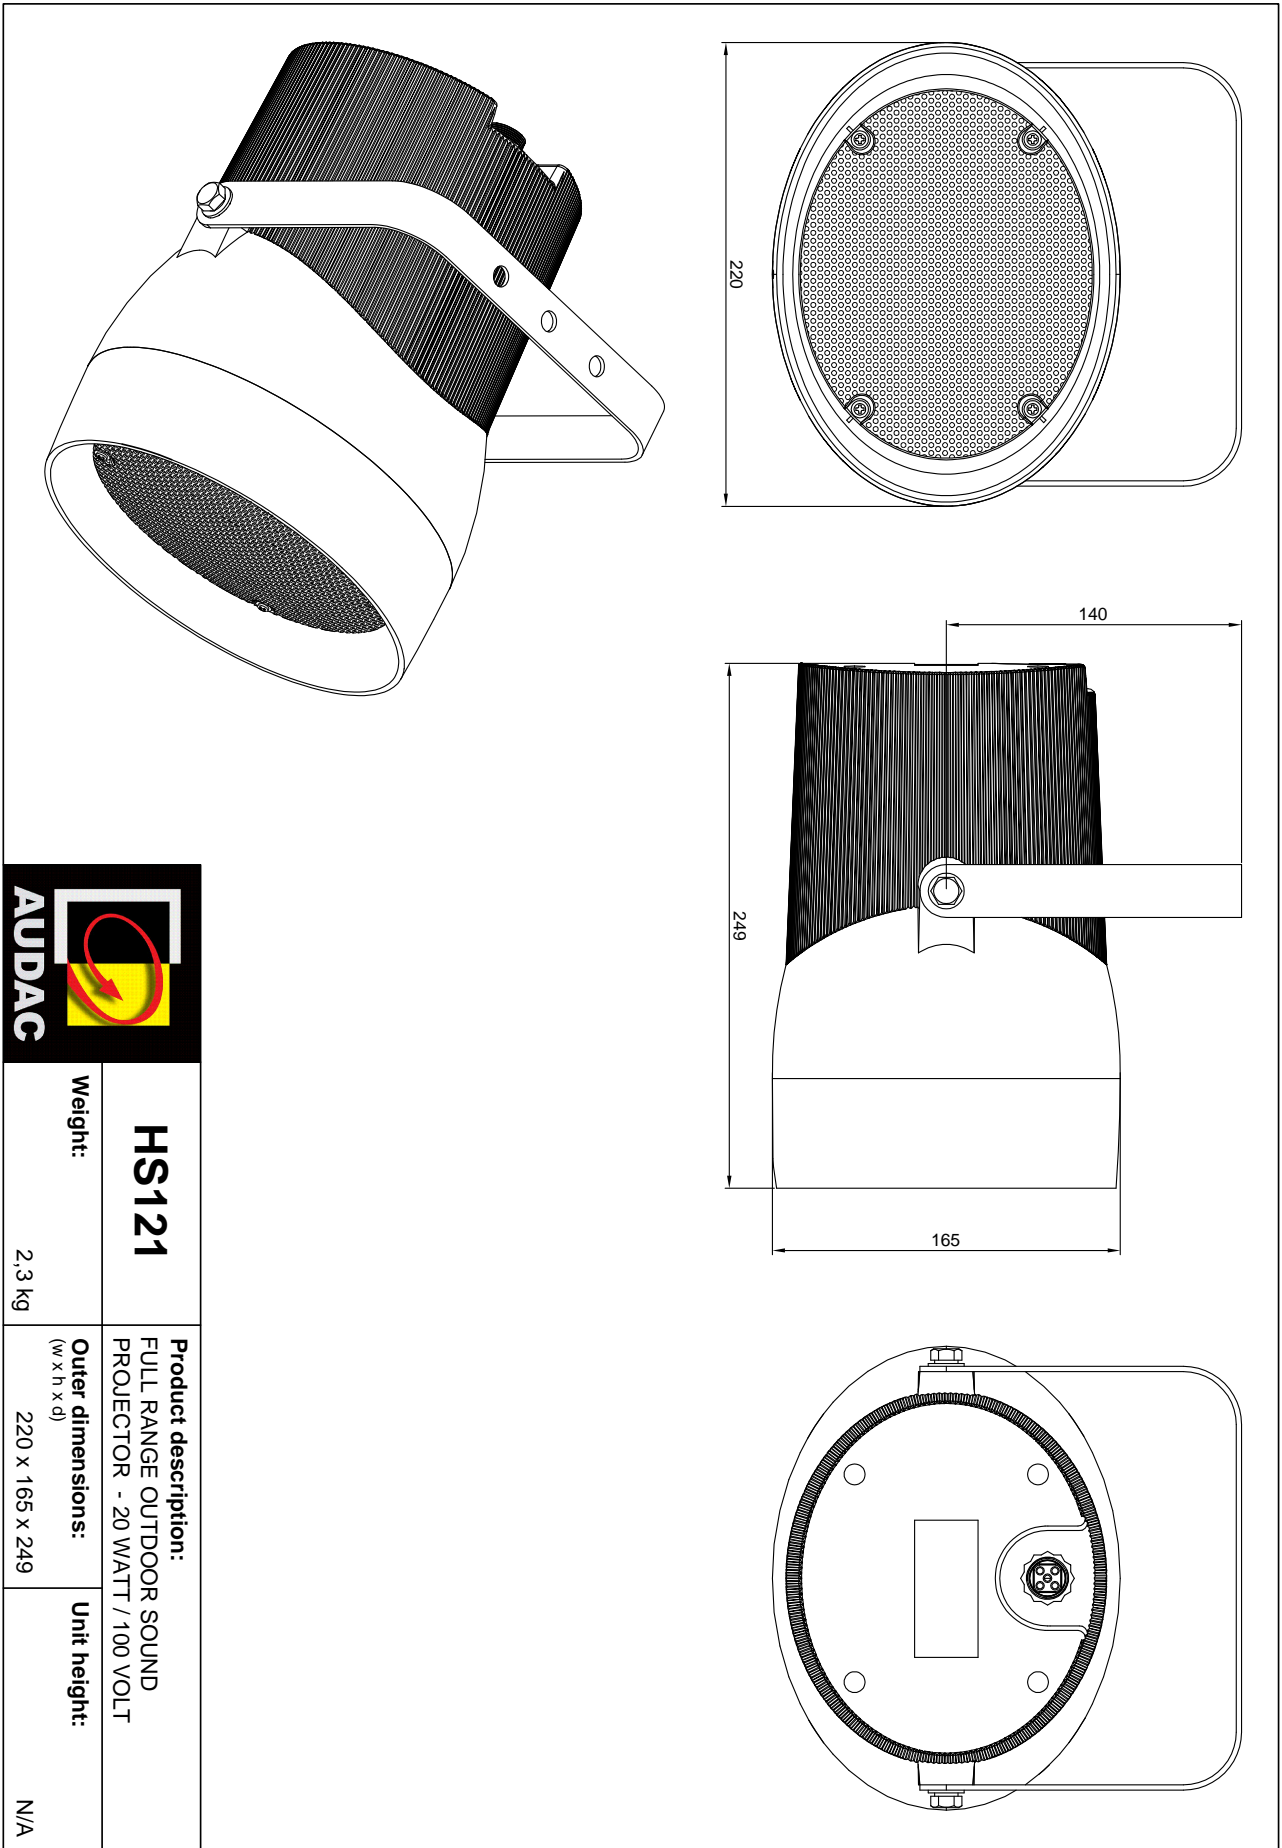

## Product Features:

Dimensions		220 x 160 x 250 mm (W x H x D)
Weight		2 kg
Operating temperature		-10 °C ~ 50 °C
Construction		Fire retardant ABS
Front finish		Aluminium grill
Mounting & handling		Aluminium U bracket
Colours		Grey (RAL 7035)
Accessories	Included	Mounting bracket
		5-pin AWX5 connection cable
	Optional	AWC07 - AWX5 cable 0.7 m
		AWC25 - AWX25 cable 2.5 m
		AWC50 - AWX50 cable 5 m

## Vertical Polars:

## Beamwidth (-3dB):

## Directivity index:

	
<b>HS121</b>	<b>Product description:</b> FULL RANGE OUTDOOR SOUND PROJECTOR - 20 WATT / 100 VOLT
<b>Weight:</b> 2,3 kg	<b>Outer dimensions:</b> (w x h x d) 220 x 165 x 249
	<b>Unit height:</b> N/A