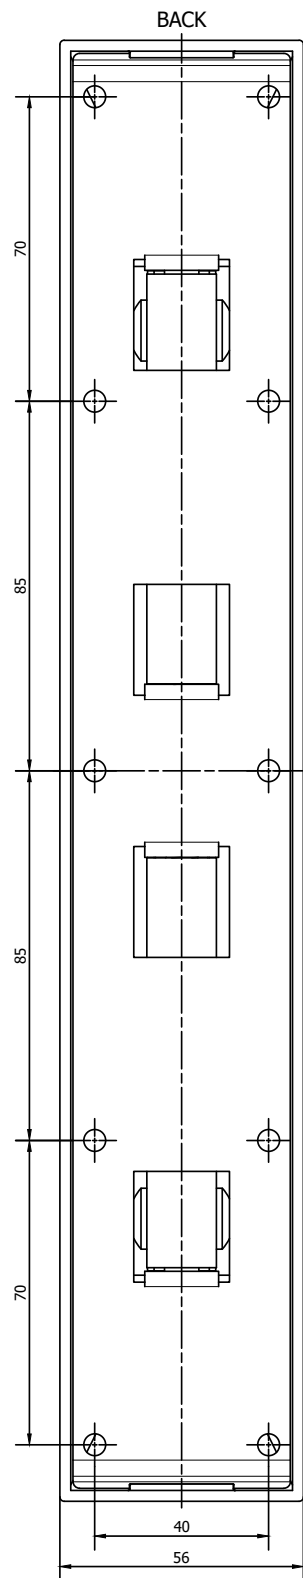

GIAX

Design column speaker 24 x 2"

Highlights:

- Multi-funtional wall bracket allowing swiveling and down-tilting
- Slimline aluminum design
- 24 x 2" high-quality broadband speakers

The GIAX is a design column speaker with an extraordinary sound and surprising high power for use in all applications where audibility of music and speech is most important. It features a line array with 24 special designed 2" drivers, which are located on precisely calculated locations to accomplish a wide sound dispersion. It gives the impression of listening to just a single sound source but with a more distributed sound coverage. The total speaker array is capable of producing a power of 240 Watt RMS with a maximum power of 480 Watt. The speaker section has a total impedance of 4 Ohm. The housing is made of aluminum, making it a stylish, light-weight column speaker. A special designed mounting bracket is included, making it possible to focus the speaker into any direction. The two included incline brackets allow an incline angle between 0° and 15°, to obtain the best possible audibility. Available in black (/B) and white (/W).

Product Features:

Dimensions		70 x 2005 x 105 mm (W x H x D)
Weight		6.500 kg
Operating temperature		-10 °C ~ 50 °C
Construction		Aluminium
Front finish		Aluminium grill
Colours		Black (RAL9005) (GIAX/B)
		White (RAL9010) (GIAX/W)
Accessories	Included	Wall mounting bracket
		2 x incline angle
		Wall mounting bracket
		2 x incline angle

GIAX

Product description:
DESIGN COLUMN SPEAKER 4 OHM 200W
RMS

Weight:

6,5 kg

Outer dimensions:
(w x h x d)

70 x 206 x 170,5

Unit height:

N/A