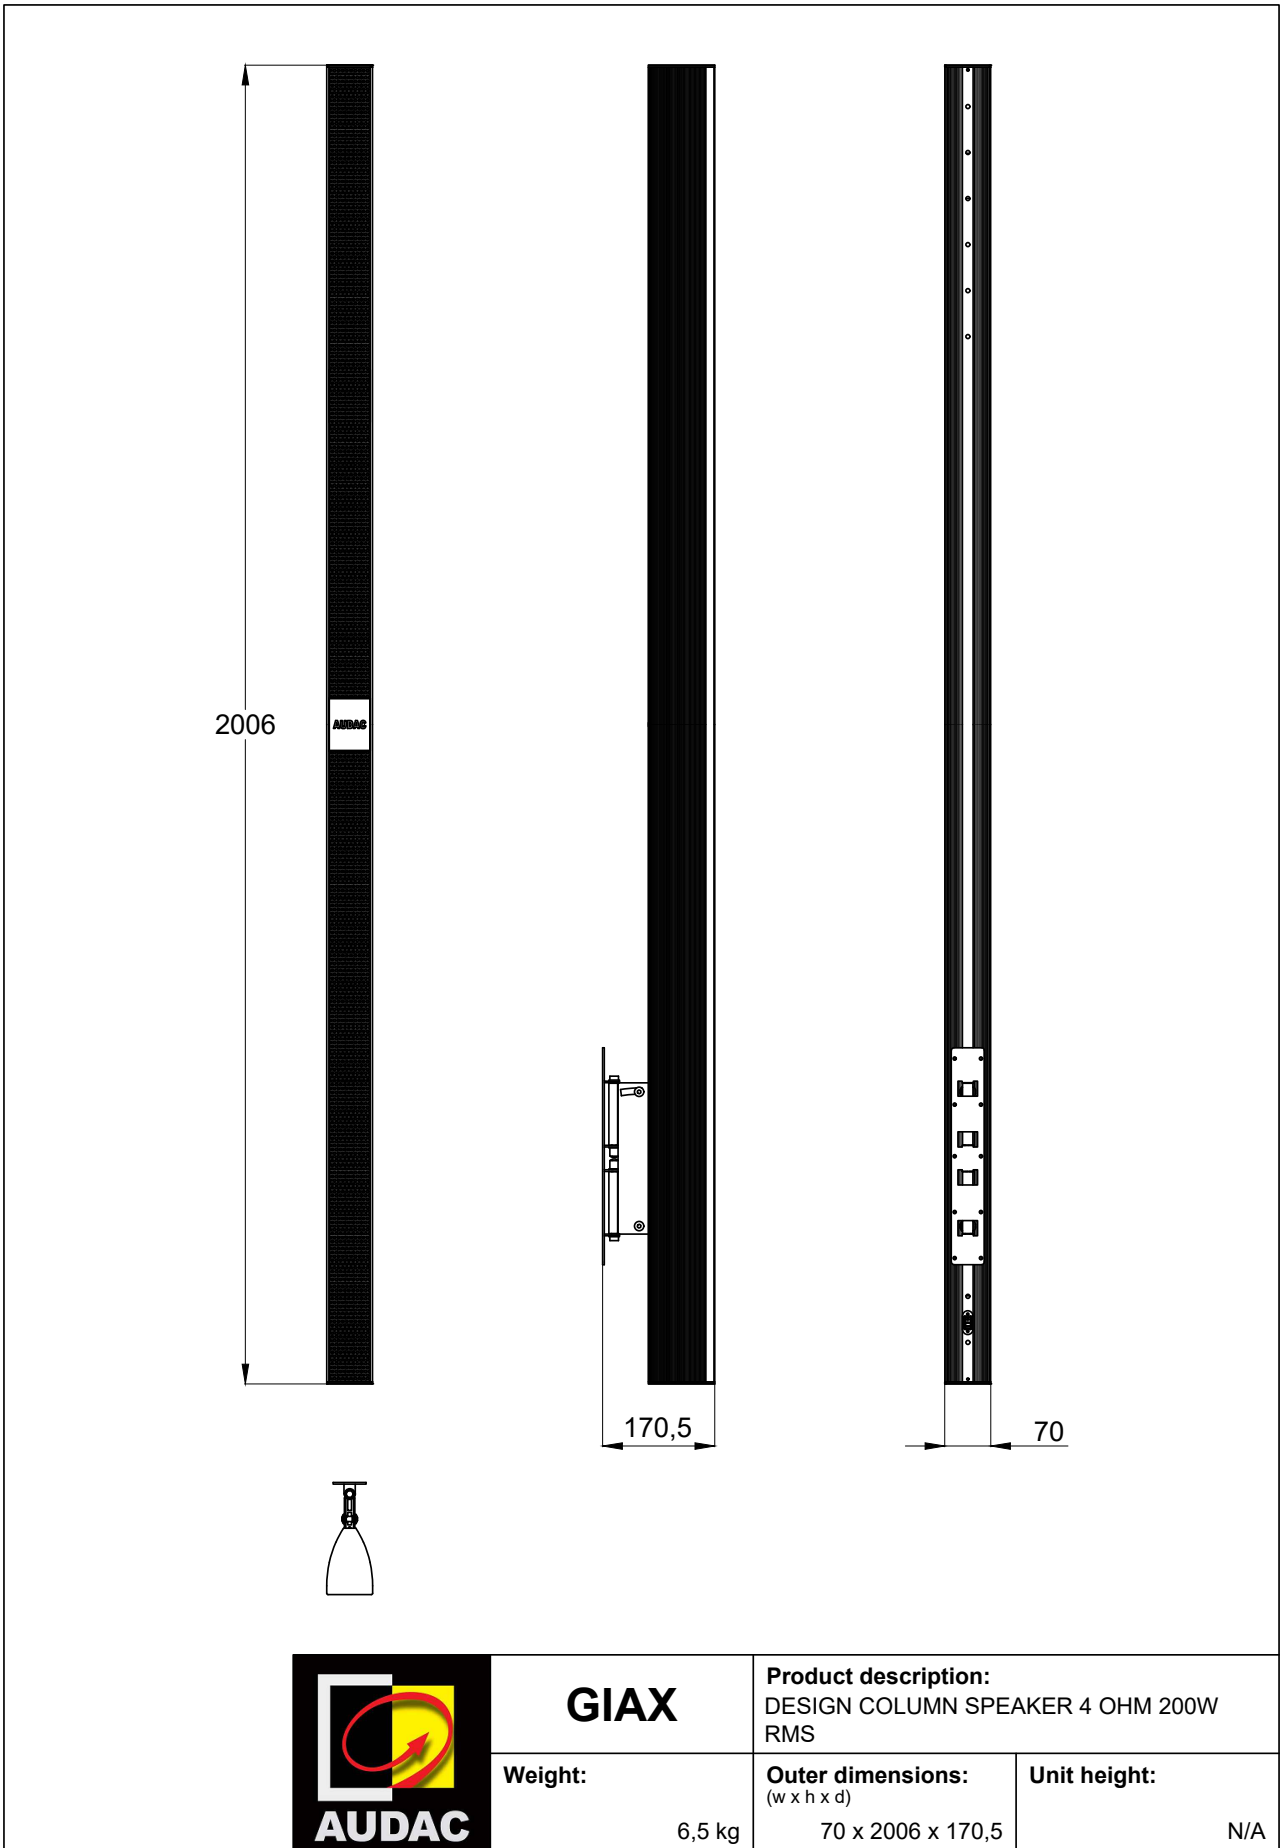

GIAX

Design column speaker 24 x 2"

Highlights:

- Multi-funtional wall bracket allowing swiveling and down-tilting
- Slimline aluminum design
- 24 x 2" high-quality broadband speakers

The GIAX is a design column speaker with an extraordinary sound and surprising high power for use in all applications where audibility of music and speech is most important. It features a line array with 24 special designed 2" drivers, which are located on precisely calculated locations to accomplish a wide sound dispersion. It gives the impression of listening to just a single sound source but with a more distributed sound coverage. The total speaker array is capable of producing a power of 240 Watt RMS with a maximum power of 480 Watt. The speaker section has a total impedance of 4 Ohm. The housing is made of aluminum, making it a stylish, light-weight column speaker. A special designed mounting bracket is included, making it possible to focus the speaker into any direction. The two included incline brackets allow an incline angle between 0° and 15°, to obtain the best possible audibility. Available in black (/B) and white (/W).

Product Features:

Dimensions		70 x 2005 x 105 mm (W x H x D)
Weight		6.500 kg
Operating temperature		-10 °C ~ 50 °C
Construction		Aluminium
Front finish		Aluminium grill
Colours		Black (RAL9005) (GIAX/B)
		White (RAL9010) (GIAX/W)
Accessories	Included	Wall mounting bracket
		2 x incline angle
		Wall mounting bracket
		2 x incline angle

GIAX

Product description:
DESIGN COLUMN SPEAKER 4 OHM 200W
RMS

Weight:

6,5 kg

Outer dimensions:
(w x h x d)

70 x 206 x 170,5

Unit height:

N/A