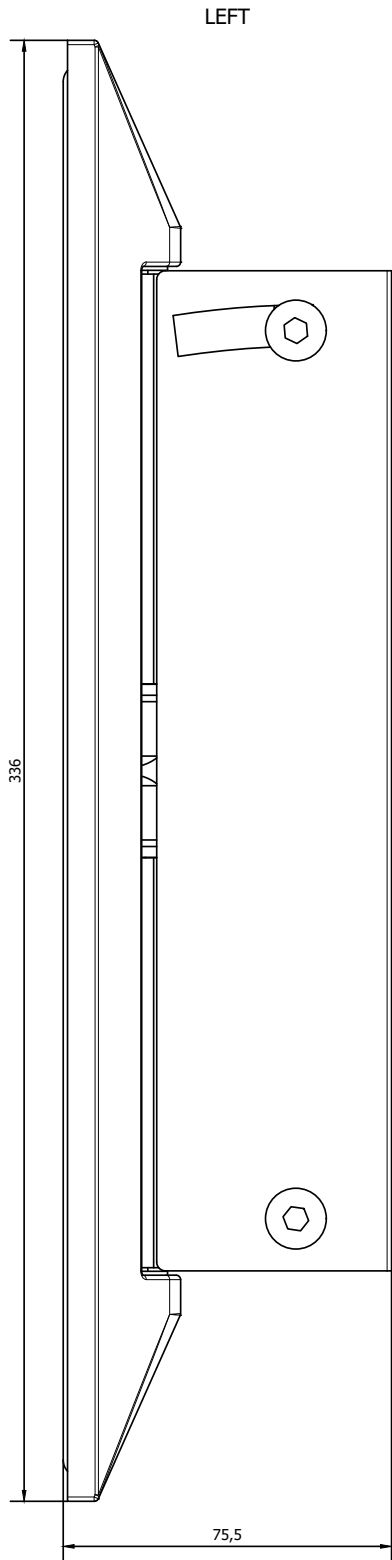

GIAX

Design column speaker 24 x 2"

Highlights:

- Multi-funtional wall bracket allowing swiveling and down-tilting
- Slimline aluminum design
- 24 x 2" high-quality broadband speakers

The GIAX is a design column speaker with an extraordinary sound and surprising high power for use in all applications where audibility of music and speech is most important. It features a line array with 24 special designed 2" drivers, which are located on precisely calculated locations to accomplish a wide sound dispersion. It gives the impression of listening to just a single sound source but with a more distributed sound coverage. The total speaker array is capable of producing a power of 240 Watt RMS with a maximum power of 480 Watt. The speaker section has a total impedance of 4 Ohm. The housing is made of aluminum, making it a stylish, light-weight column speaker. A special designed mounting bracket is included, making it possible to focus the speaker into any direction. The two included incline brackets allow an incline angle between 0° and 15°, to obtain the best possible audibility. Available in black (/B) and white (/W).

Product Features:

Dimensions		70 x 2005 x 105 mm (W x H x D)
Weight		6.500 kg
Operating temperature		-10 °C ~ 50 °C
Construction		Aluminium
Front finish		Aluminium grill
Colours		Black (RAL9005) (GIAX/B)
		White (RAL9010) (GIAX/W)
Accessories	Included	Wall mounting bracket
		2 x incline angle
		Wall mounting bracket
		2 x incline angle

GIAX

Product description:
DESIGN COLUMN SPEAKER 4 OHM 200W
RMS

Weight:

6,5 kg

Outer dimensions:
(w x h x d)

70 x 206 x 170,5

Unit height:

N/A