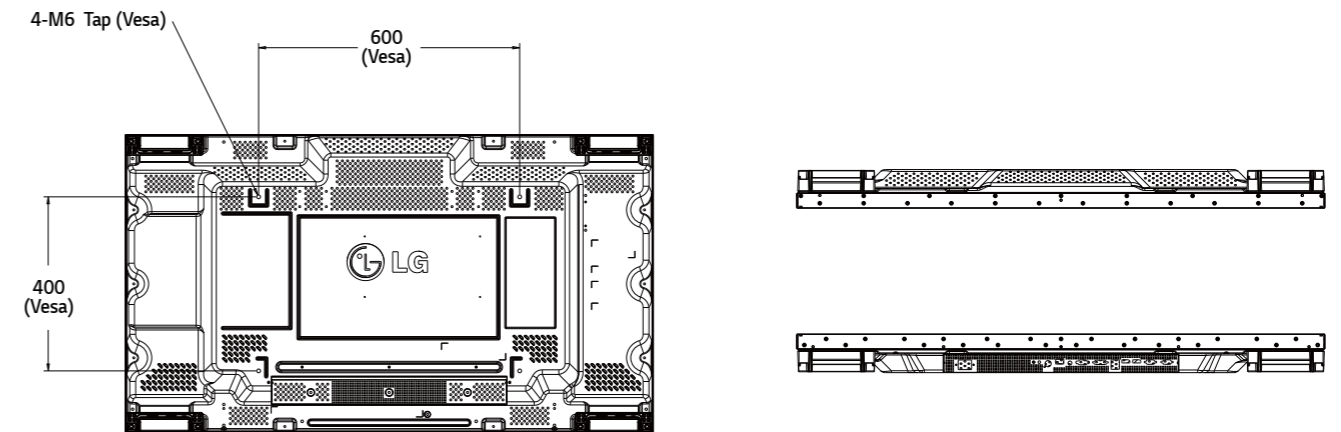

### Evolved Daisy-Chain Performance

DisplayPort 1.2 connectors enable UHD content playback on 4K Video Wall in 2x2 displays. (available on LV75A/LV77A)

## DIMENSION (unit : mm)