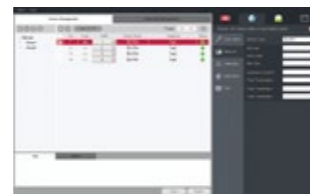

SuperSign C