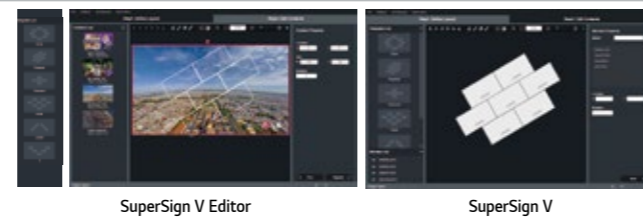

### Evolved Daisy-Chain Performance

DisplayPort 1.2 connectors enable UHD content playback on 4K Video Wall in 2x2 displays. (available on LV75A/LV77A)

### Vivid Imagery Viewing

TruMotion™ 60Hz Refresh Rate drastically reduces motion blur and judder ensuring vivid image details.

### SuperSign V for Dynamic Layout

- Use given templates to configure video wall layout easily
- Rotate, cut and edit content according to a defined layout
- Flexible content editing in various layouts is viable
- Scheduled-based content playback based on time and day
- Distribute content to media players as well