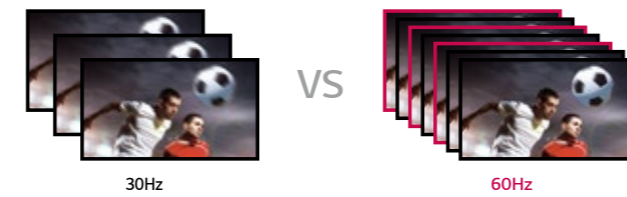

Vivid Imagery Viewing

TruMotion™ 60Hz Refresh Rate drastically reduces motion blur and judder ensuring vivid image details.