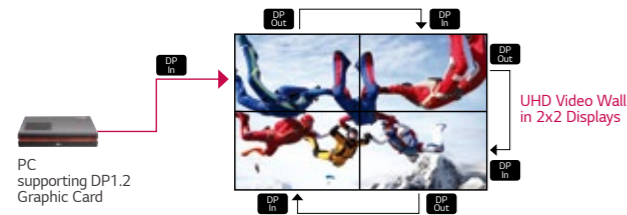

Evolved Daisy-Chain Performance

DisplayPort 1.2 connectors enable UHD content playback on 4K Video Wall in 2x2 displays. (available on LV75A/LV77A)