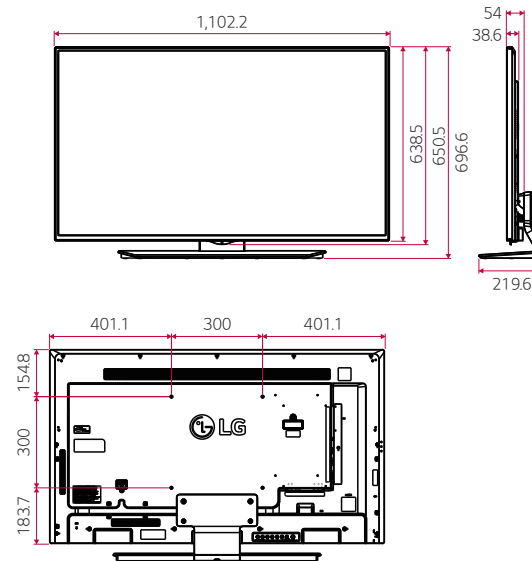

Dimension

55"

49"

43"

Connectivity

55" / 49" / 43"

- ① HDMI IN
- ② DVI-D IN
- ③ DP IN
- ④ DP OUT

- ⑤ LAN
- ⑥ USB 3.0
- ⑦ RS232C IN
- ⑧ RS232C OUT