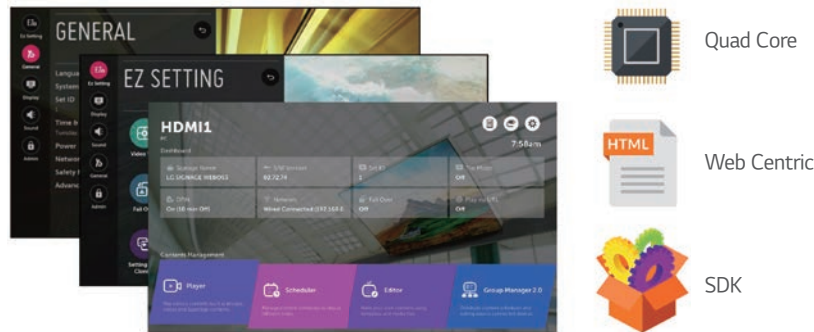

Smart Digital Signage with High Visibility

SH7E

With a powerfully enhanced smart platform, the SH7E series is a versatile display able to respond to each customer's specific needs. Moreover, it delivers clear and vivid content with high brightness, which is ideal for brightly lit locations.

Smart Digital Signage with High Visibility

SH7E

Outstanding Performance

Thermal Printer Supported

Users can easily enable the thermal printer solution* by plugging a USB into the display. It functions versatily as a ticketing machine for various locations such as restaurants, movie theaters, banks and airports.

* Supported model: NIPPON PRIMEX (NP-3511, NP-3611)

Real-time Care Service

The maintenance gets easier and faster with an optional service Signage 365 Care, a cloud service solution provided by LG service. It remotely manages status of displays in client workplaces for fault diagnosis and remote-control services, ensuring the stable operation of a client's business.

Smart Digital Signage with High Visibility

SH7E

High Performance

User-friendly Smart Platform

The LG webOS smart signage platform is tailored to diverse commercial requirements. It supports HTML5 as a web-based platform and offers SDK*, so SIs can easily build and execute their own apps. Moreover, LG webOS enhances user convenience by providing an intuitive UI that is optimized for business purposes.