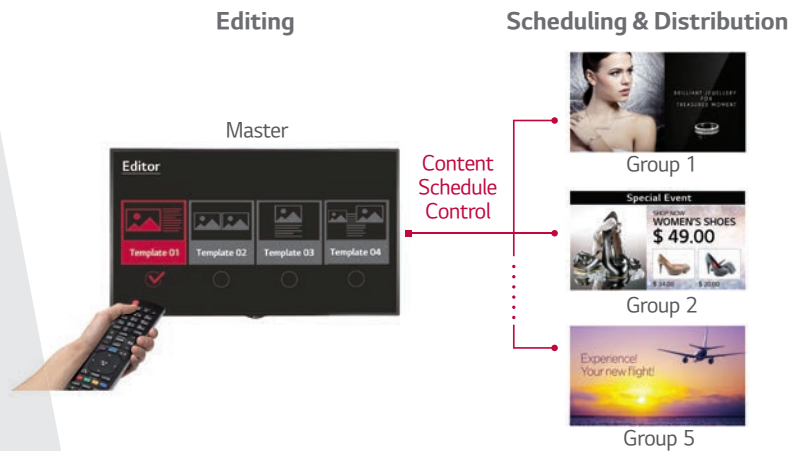

* SDK: Software Development Kit

All-in-one Display

Powered by a smart platform, SH7E easily supports connections with external sensors such as GPIO, NFC/RFID, temperature sensors, etc. via USB plug-in. The overall cost of ownership is reduced as there's no need to purchase additional software or media players.

Smart Digital Signage with High Visibility

SH7E

Easy Management

Embedded CMS

The embedded CMS* allows you to edit and play content, schedule a playlist and even group and control signages via remote control, without need for a separate PC. This makes content management much easier and user-friendly.

* CMS: Content Management System

Mobile & Web Monitoring

Through the control manager, the embedded web monitoring program, you can check the status, control settings, and receive log information and other data in real-time.