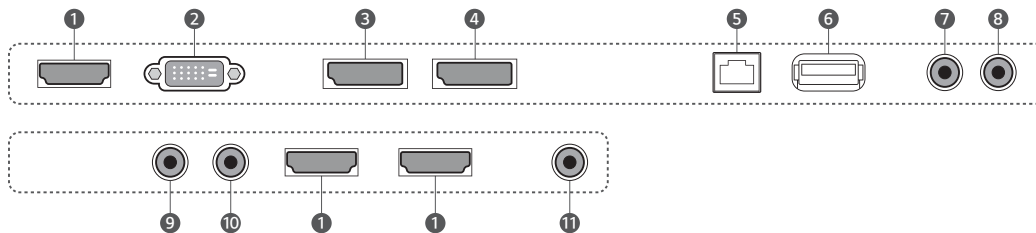

Dimension

55"

49"

43"

Connectivity

55" / 49" / 43"

- ① HDMI IN
- ② DVI-D IN
- ③ DP IN
- ④ DP OUT

- ⑤ LAN
- ⑥ USB 3.0
- ⑦ RS232C IN
- ⑧ RS232C OUT