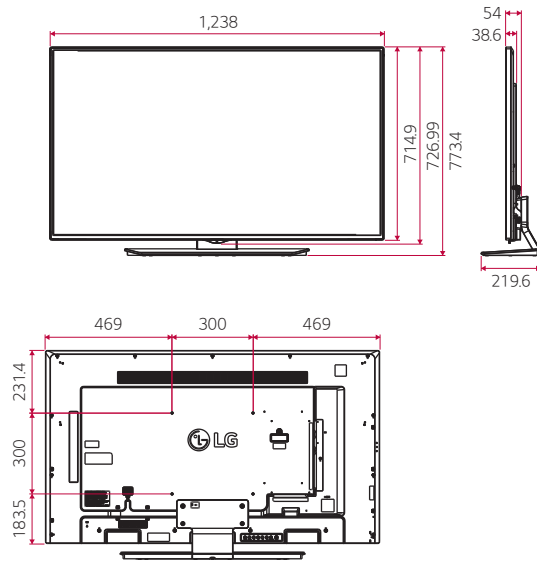

Dimension

55"

49"

43"

Connectivity

55" / 49" / 43"

- ① HDMI IN
- ② DVI-D IN
- ③ DP IN
- ④ DP OUT

- ⑤ LAN
- ⑥ USB 3.0
- ⑦ RS232C IN
- ⑧ RS232C OUT