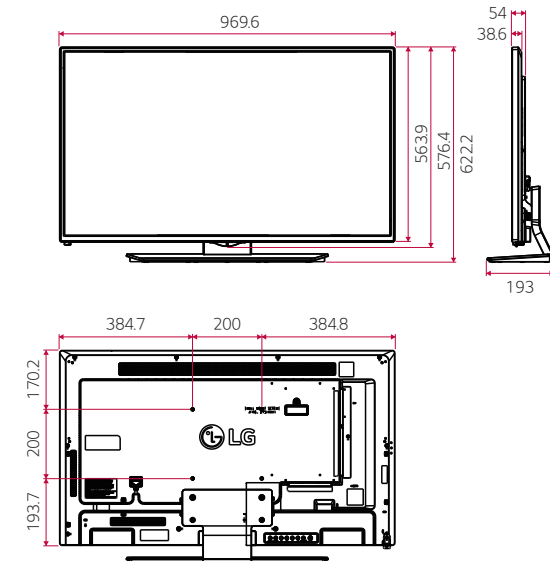

Dimension

55"

49"

43"

Connectivity

55" / 49" / 43"

- ① HDMI IN
- ② DVI-D IN
- ③ DP IN
- ④ DP OUT

- ⑤ LAN
- ⑥ USB 3.0
- ⑦ RS232C IN
- ⑧ RS232C OUT