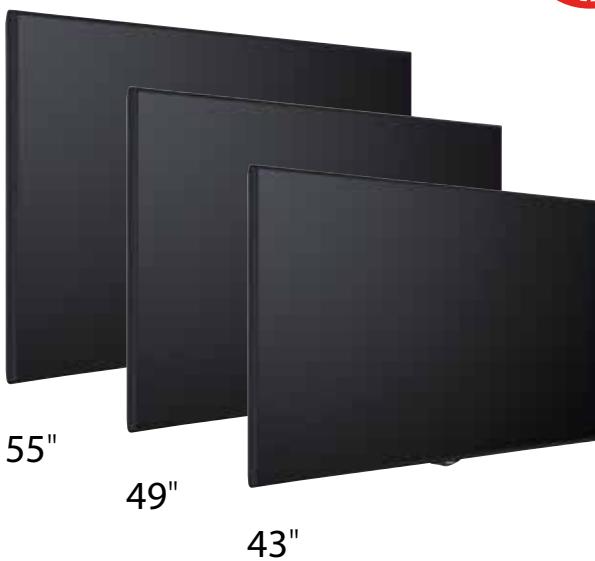

High brightness displays to give your message impressive clarity in all lighting conditions

Toshiba's TD-Q3(E) series offers stunningly clear 24/7 playback of your content in high brightness, without requiring an external media player. The 700-nit screen ensures clean definition even against strong natural light, making your content extra vivid. A secure embedded USB plays your audio/visual/images around the clock - with auto playback, multi-codec support and failover playback in the absence of an input signal. Always user-friendly, our bright, bold TD-Q3(E) series is impressively customisable, with tiling and connectivity options for multi-screen displays.

TD-Q3(E) series

Features

- 24/7 usage
- Full HD
- High brightness - 700 Nit
- Landscape/portrait orientation
- OPS slot
- Embedded USB player & scheduler
- Embedded signage with built-in memory option (TD-Q3E)
- Optional touchscreen available