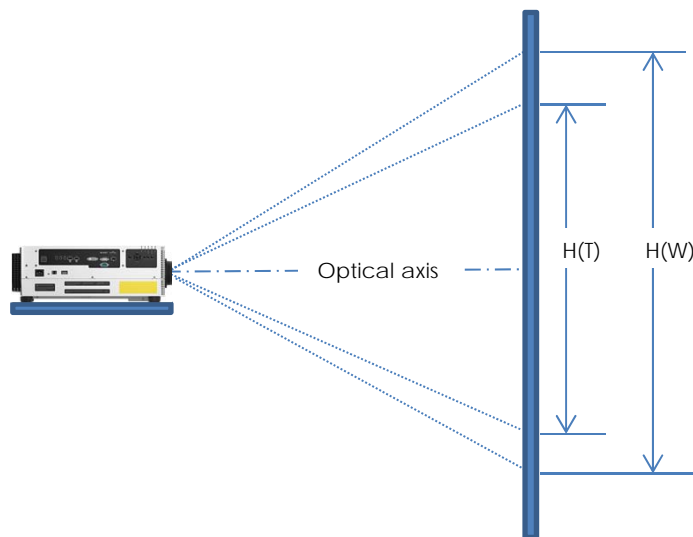

PROJECTION DISTANCE (METERS)

Lens	100"	200"	300"	400"	500"	600"
Ultra-Wide Fixed Zoom lens RS-SL06UW	1.2	2.3	3.5			
Wide Fixed Zoom lens RS-SL03WF	1.73	3.45	5.17			
Wide Zoom Lens RS-SL05WZ	2.2 - 3.2	4.3 - 6.5	6.5 - 9.7	8.6 - 13	10.8 - 16.3	12.9 - 19.5
Standard Zoom Lens RS-SL01ST	3.2 - 4.8	6.4 - 9.6	9.6 - 14.5	12.9 - 19.3	23.8 - 40.4	16.1 - 24.1
Long Zoom Lens RS-SL02LZ	4.7 - 8	9.5 - 16.1	14.2 - 24.2	19 - 32.3	23.8 - 40.4	28.5 - 48.5
Ultra-Long Zoom Lens RS-SL04UL	7.6 - 14.9	15.2 - 29.8	22.7 - 44.6	30.2 - 59.4	37.7 - 74.2	45.2 - 89