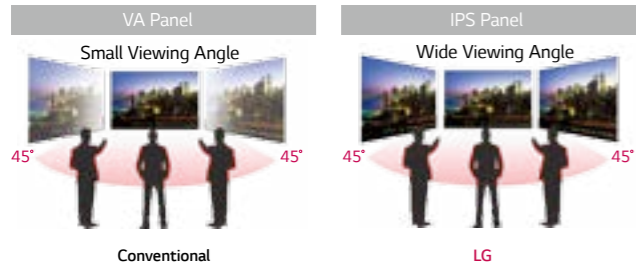

## DISPLAY

### Super Narrow Bezel

47" super narrow bezel 4.9mm and 55" super narrow bezel 3.5mm video wall displays create visually stunning digital wall that is easily installed, maintained and managed.

### Wide Viewing Angle

IPS panels have the better control of liquid crystal and in consequence, it allows you to watch the screen virtually at any angle.