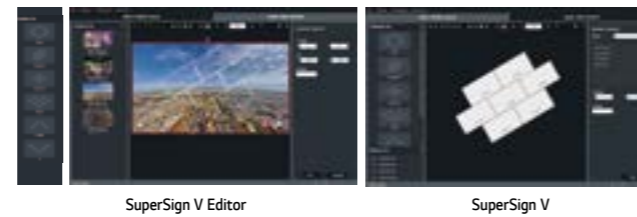

SOFTWARE

SuperSign V for Dynamic Layout

- Use given templates to configure video wall layout easily
- Rotate, cut and edit content according to a defined layout
- Flexible content editing in various layouts is viable
- Scheduled-based content playback based on time and day
- Distribute content to media players as well