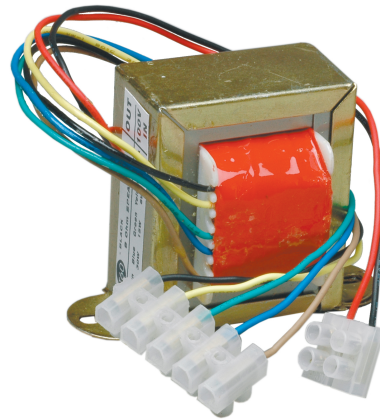

VINCI4-BL

4" two-way 6 Ohms hi-fi
loudspeaker, black

VINCI4 is a low impedance 4" bass reflex speaker and is the newest product of the Apart VINCI Series. By keeping the design as simple as possible, we managed to create a true high-end speaker with the highest value for money.

The loudspeaker has a 4" coated paper cone woofer and a 3/4" silk dome tweeter. VINCI4 is compact, audiophile, neutral but also captivating... with great dynamics and stable stereo imaging.

Although this speaker is smaller than the VINCI5, they both sound similar.

TECHNICAL SPECIFICATIONS

height in mm	210	width in mm	136
depth in mm	164	loudspeaker system	2-way
woofer size in inch	4	woofer cone material	coated paper
tweeter size in inch	0,75	mounting system	accessory
colour	black / white	impedance (ohms)	6
low impedance dynamic power in watts	120	SPL 1W/1m in dB	84
max SPL 1m in dB	104	frequency response in Hz	70 - 25K
main construction material	mdf wood	grille main material	cloth
IP rating	20	Net weight product (kg)	2,15

MORE PICTURES

ACCESSORIES

VINC15BRA-BL

Bracket for VINCI4-BL & VINCI5-BL

T60

8 ohms / 100 volt transformer, 60 watts

T20

8 ohms / 100 volt transformer, 20 watts