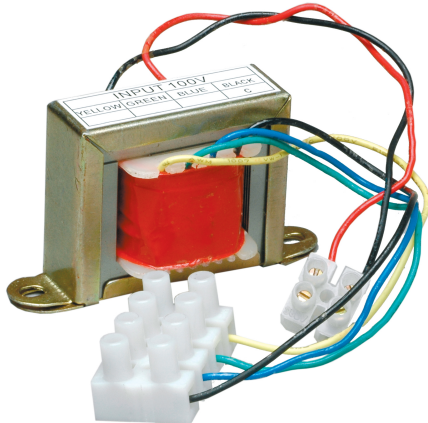

VINCI4-BL

4" two-way 6 Ohms hi-fi
loudspeaker, black

VINCI4 is a low impedance 4" bass reflex speaker and is the newest product of the Apart VINCI Series. By keeping the design as simple as possible, we managed to create a true high-end speaker with the highest value for money.

The loudspeaker has a 4" coated paper cone woofer and a 3/4" silk dome tweeter. VINCI4 is compact, audiophile, neutral but also captivating... with great dynamics and stable stereo imaging.

Although this speaker is smaller than the VINCI5, they both sound similar.

TECHNICAL SPECIFICATIONS

height in mm	210	width in mm	136
depth in mm	164	loudspeaker system	2-way
woofer size in inch	4	woofer cone material	coated paper
tweeter size in inch	0,75	mounting system	accessory
colour	black / white	impedance (ohms)	6
low impedance dynamic power in watts	120	SPL 1W/1m in dB	84
max SPL 1m in dB	104	frequency response in Hz	70 - 25K
main construction material	mdf wood	grille main material	cloth
IP rating	20	Net weight product (kg)	2,15

MORE PICTURES

ACCESSORIES

VINC15BRA-BL

Bracket for VINCI4-BL & VINCI5-BL

T60

8 ohms / 100 volt transformer, 60 watts

T20

8 ohms / 100 volt transformer, 20 watts