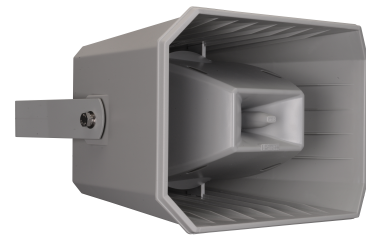

MPLT32-G

Powerful two-way long throw horn

The MPLT32-G is two-way long throw horn 100 volt high quality music projector. It has 32 watts rated power handling RMS at 100 volt and has transformer taps at 32 – 16 – 8 – 4 watts. Its long throw output performance brings quality sound over long distances and in wide areas with both music and speech. The two-way characteristic makes your music still sound natural where the horn shape housing makes sure you cover a big distance.

Thanks to the well-considered coverage range, high sensitivity, high output, low distortion and extended frequency response, this MPLT32-G horn loaded loudspeaker is ideal for voice, music or even alarm signals.

It can be used in outdoor applications such as recreational facilities, schools, parking facilities, as well as large indoor applications such as sports centers, airports, exhibition halls...

The housing of the MPLT32-G is made of high impact ABS. It has a coated 6.5" HD woofer and 1" horn driver. The bracket is made of coated aluminium which makes the loudspeaker fully weatherproof (IP66) and is a guarantee against corrosion!

The MPLT32-G loudspeaker can be painted in any colour.

TECHNICAL SPECIFICATIONS

height in mm	250	width in mm	360
depth in mm	290	loudspeaker system	2-way
woofer size in inch	6.5	tweeter size in inch	1
mounting system	U-bracket	colour	grey
100V transformer power taps in watts	32 - 16 - 8 - 4	SPL 1W/1m in dB	98
max SPL 1m in dB	113	frequency response in Hz	75 - 18 k
main construction material	ABS plastic	IP rating	66
applicable low impedance	no	applicable in 100V	yes
Horizontal dispersion angle 1000 Hz	105°	Vertical dispersion angle 1000 Hz	140°
Net weight product (kg)	3.00		