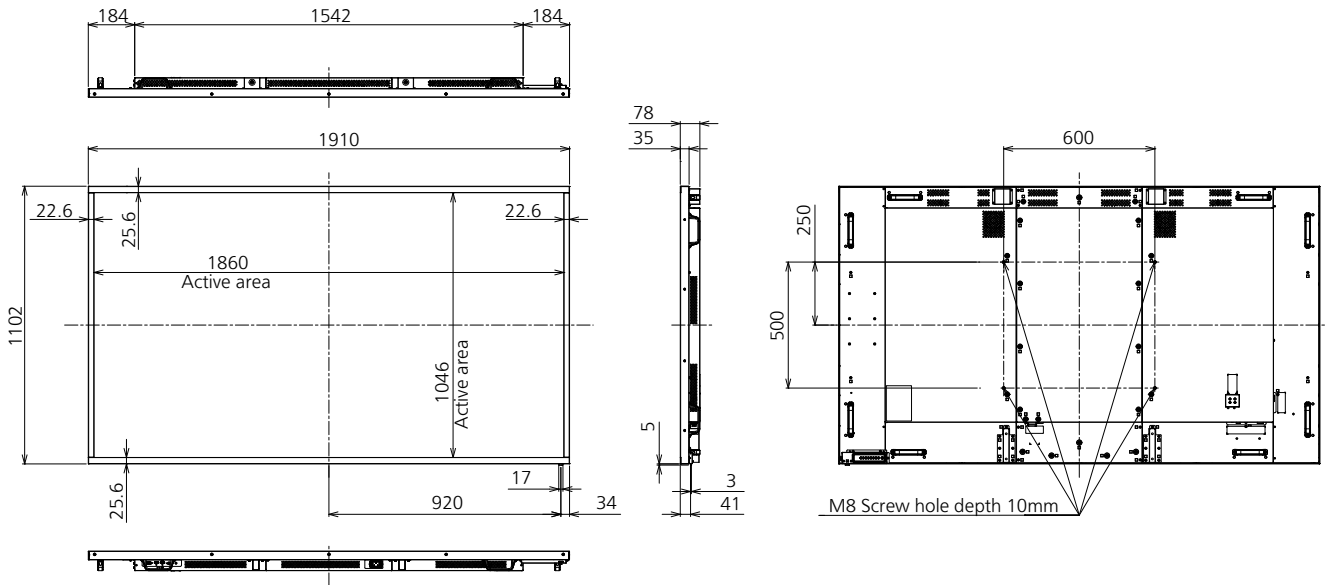

Product specification (design and specification subject to change without notice)

■ DISPLAY PANEL

Screen Size (Diagonal)	84-inch (2134 mm)
Panel type / Backlight	IPS / Edge-LED
Aspect ratio	16:9
Effective Display Area (W x H)	1860 x 1046 mm
Resolution (H x V)	1920 x 1080
Brightness	350 cd/m ² (Typ)
Contrast Ratio	1400:1 (Typ)
Response Time	5 ms (Typ) (G to G)
Viewing Angle (Horizontal / Vertical)	178° / 178° (CR ≥ 10)
Panel Life Time*1	approx. 50000 hours (Typ)
Panel Surface Treatment	Anti glare type (Haze 10%)

*Based on IEC 62087 Ed.2 measurement method

■ MECHANICAL

Dimension (W x H x D)	1910 x 1102 x 78 mm
Weight	approx. 70 kg
Bezel Color	Black
Bezel Width	T/B:25.6 mm, R/L:22.6 mm
Carton Dimensions (W x H x D)	2059 x 1369 x 361 mm
Gross Weight	approx. 106 kg
Cabinet Material / Color	Metal / Black
Pitch for Wall-Hanging	VESA Compliant 600 x 500 mm (Installed by: M8 screws / Screw hole depth 10 mm)

REMOTE CONTROL TRANSMITTER

Power Requirements	DC 3 V (2 x AAA Size batteries)
Operating distance	approx. 7 m*
Weight	approx. 63 g including batteries
Dimensions (W x H x D)	44 x 105 x 20.5 mm

*When operated directly in front of receptor.

INCLUDED ACCESSORIES

- AC cord (2.0 m)
- Remote Control
- Batteries (AAA size) x 2
- Clamper x 3
- CD-ROM/User manual
- Operating instruction book

DIMENSIONS

Cautions: This drawing is not a scale
Units : mm