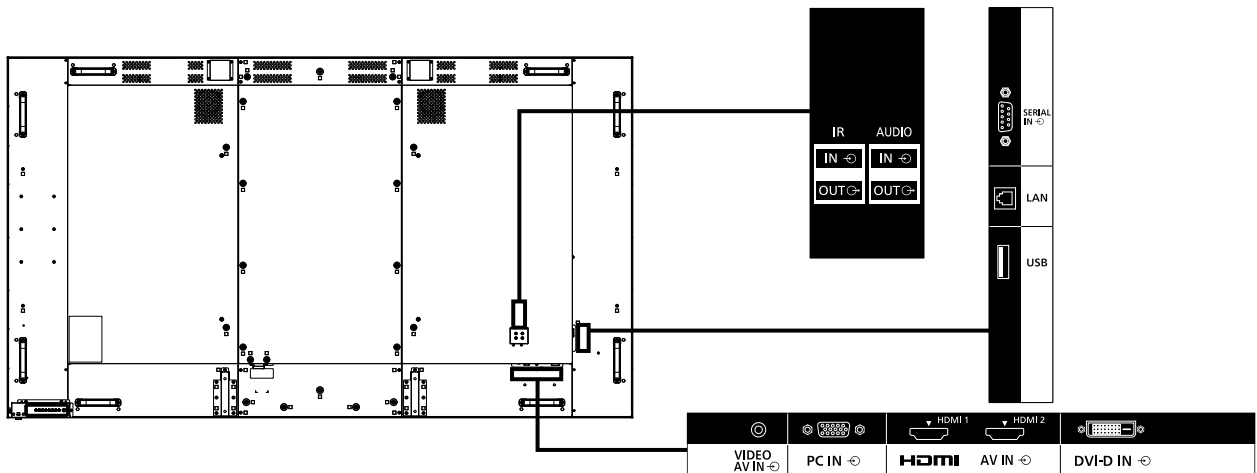

CONNECTION TERMINAL

* Specifications and appearance are subject to change without notice.