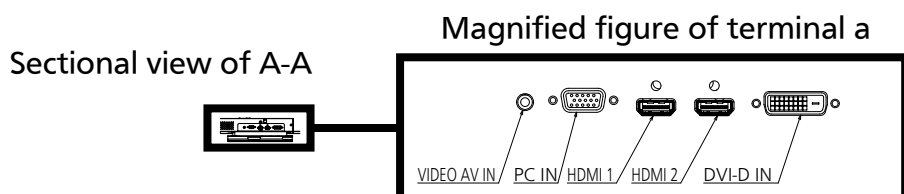

● Drawing of terminals

View from back

84EF1

Units : mm

	VIDEO AV IN	PC IN	HDMI	DVI-D IN	SERIAL IN	LAN	USB
A	13.1	13.8	10.9	12.5	13.8	12.2	11.6
B	1.7	5.1	-	5.6	-	-	-
C	43.0						

*Due to the construction of terminal, some types of connecting cable or USB memory device cannot be used. Be sure to use connecting cable or USB memory device after confirmation in this drawing.