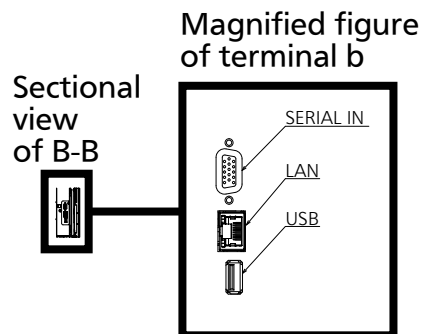

● The signal format distinguished automatically will be sometimes indication different from an actual input signal.

*1: When 1125 (1035) /60i signal is input, it is displayed as 1125 (1080) /60i signal. *3: Displayed with image elements thinned out in the image processing circuit.

*2: Pixel-Repetition signal (dot clock frequency 27.0 MHz) only

*4: Based on VESA CVT-RB (Reduced Blanking) standard

● Drawing of terminals

View from back

84EF1

Units : mm

	VIDEO AV IN	PC IN	HDMI	DVI-D IN	SERIAL IN	LAN	USB
A	13.1	13.8	10.9	12.5	13.8	12.2	11.6
B	1.7	5.1	-	5.6	-	-	-
C	43.0						