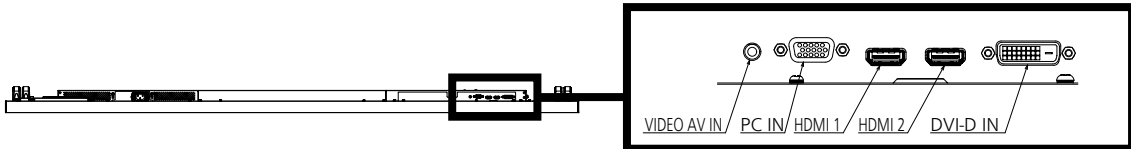

● Drawing of terminals

View from back

Sectional view of A-A

Magnified figure of terminal a

75EF1

Units : mm

	VIDEO AV IN	PC IN	HDMI	DVI-D IN	SERIAL IN	LAN	USB
A	13.5	14.2	11.3	13.0	14.2	12.6	12.0
B	1.7	5.1	-	5.6	-	-	-
C	32.2						