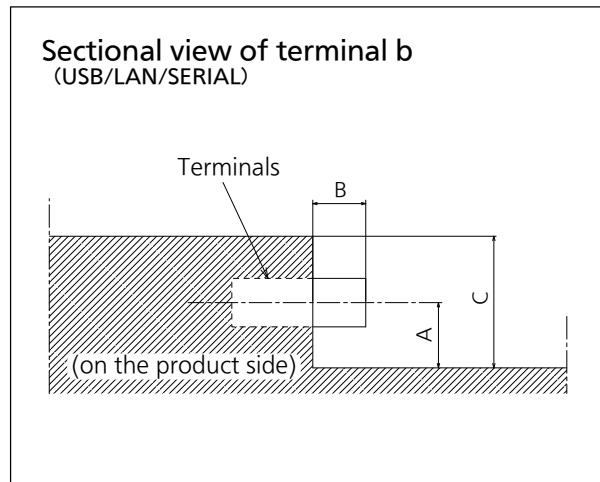

● Drawing of terminals

View from back

Sectional view of A-A

Magnified figure of terminal a

75EF1

Units : mm

	VIDEO AV IN	PC IN	HDMI	DVI-D IN	SERIAL IN	LAN	USB
A	13.5	14.2	11.3	13.0	14.2	12.6	12.0
B	1.7	5.1	-	5.6	-	-	-
C	32.2						