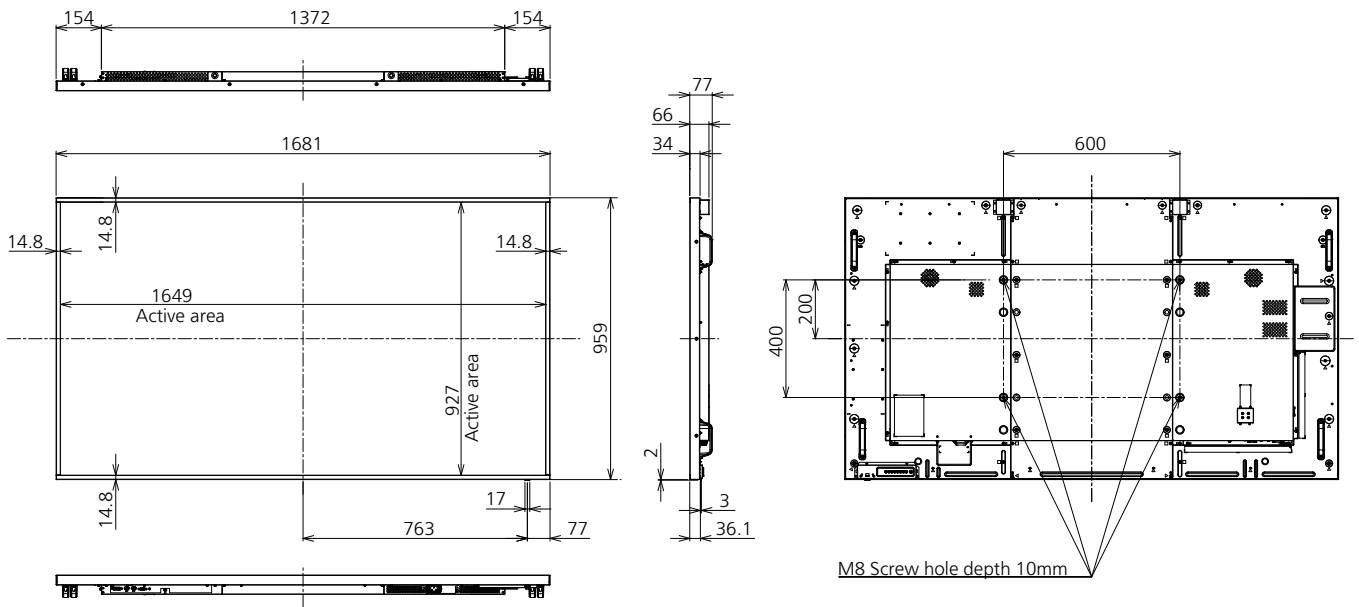

Product specification (design and specification subject to change without notice)

■ DISPLAY PANEL

Screen Size (Diagonal)	75-inch (1892 mm)
Panel type / Backlight	IPS / Edge-LED
Aspect ratio	16:9
Effective Display Area (W x H)	1649 x 927 mm
Resolution (H x V)	1920 x 1080
Brightness	410 cd/m ² (Typ)
Contrast Ratio	1200:1(Typ)
Response Time	8 ms (Typ) (G to G)
Viewing Angle (Horizontal / Vertical)	178° / 178° (CR ≥ 10)
Panel Life Time*1	approx. 50000 hours (Typ)
Panel Surface Treatment	Anti glare type (Haze 3%)

*Based on IEC 62087 Ed.2 measurement method

■ MECHANICAL

Dimension (W x H x D)	1681 x 959 x 77 mm
Weight	approx. 55 kg
Bezel Color	Black
Bezel Width	T/R/L/B 14.8 mm
Carton Dimensions (W x H x D)	1831 x 1227 x 361 mm
Gross Weight	approx. 85 kg
Cabinet Material / Color	Metal / Black
Pitch for Wall-Hanging	VESA Compliant 600 x 400 mm (Installed by: M8 screws / Screw hole depth 10 mm)

REMOTE CONTROL TRANSMITTER

Power Requirements	DC 3 V (2 x AAA Size batteries)
Operating distance	approx. 7 m*
Weight	approx. 63 g including batteries
Dimensions (W x H x D)	44 x 105 x 20.5 mm

*When operated directly in front of receptor.

INCLUDED ACCESSORIES

- AC cord (2.0 m)
- Remote Control
- Batteries (AAA size) x 2
- Clamper x 3
- CD-ROM/User manual
- Operating instruction book

DIMENSIONS

Cautions: This drawing is not a scale
Units : mm