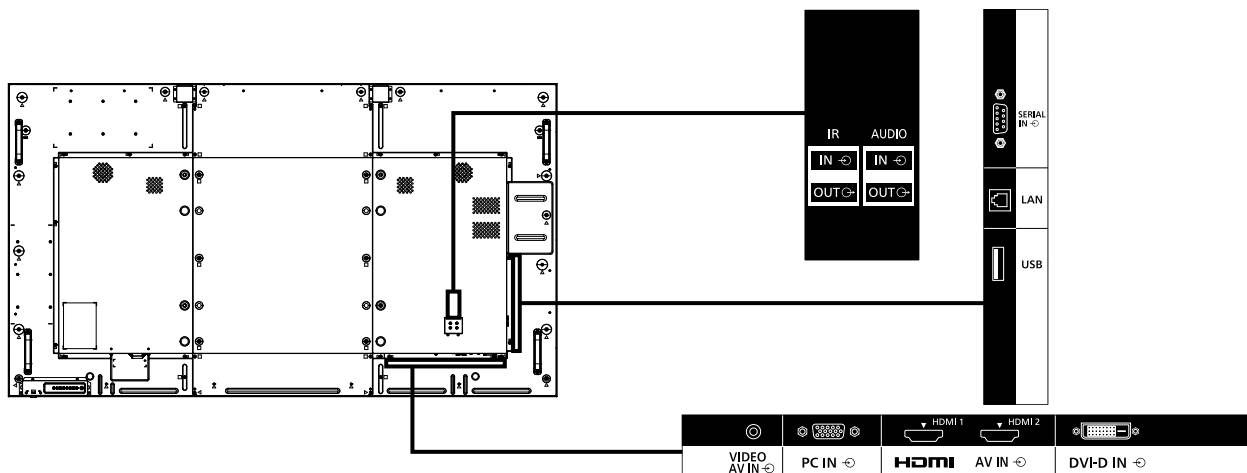

CONNECTION TERMINAL

* Specifications and appearance are subject to change without notice.