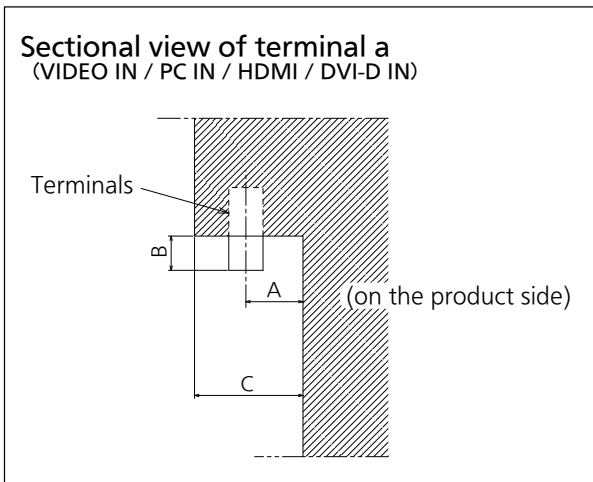

● Drawing of terminals

View from back

Sectional view of A-A

Magnified figure of terminal a

75EF1

Units : mm

	VIDEO AV IN	PC IN	HDMI	DVI-D IN	SERIAL IN	LAN	USB
A	13.5	14.2	11.3	13.0	14.2	12.6	12.0
B	1.7	5.1	-	5.6	-	-	-
C	32.2						