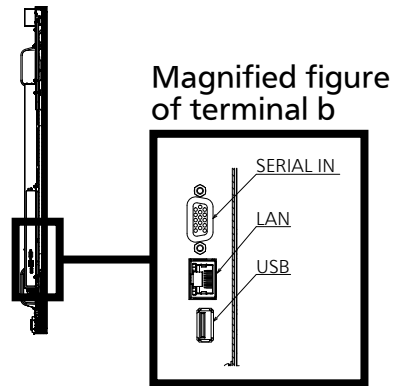

INCLUDED ACCESSORIES

- AC cord (2.0 m)
- Remote Control
- Batteries (AAA size) x 2
- Clamper x 3
- CD-ROM/User manual
- Operating instruction book

DIMENSIONS

Cautions: This drawing is not a scale
Units : mm

● Drawing of terminals

View from back

Sectional view of A-A

Magnified figure of terminal a

75EF1

Units : mm

	VIDEO AV IN	PC IN	HDMI	DVI-D IN	SERIAL IN	LAN	USB
A	13.5	14.2	11.3	13.0	14.2	12.6	12.0
B	1.7	5.1	-	5.6	-	-	-
C	32.2						