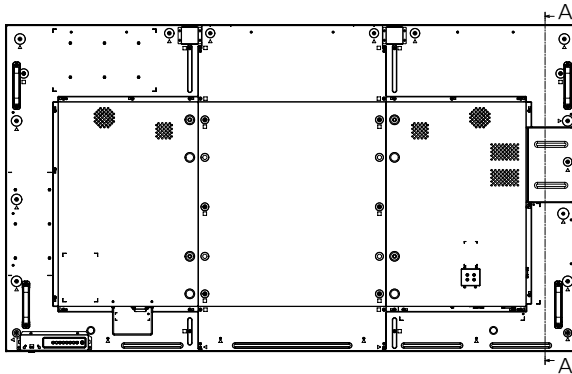

● Drawing of terminals

View from back

Sectional view of A-A