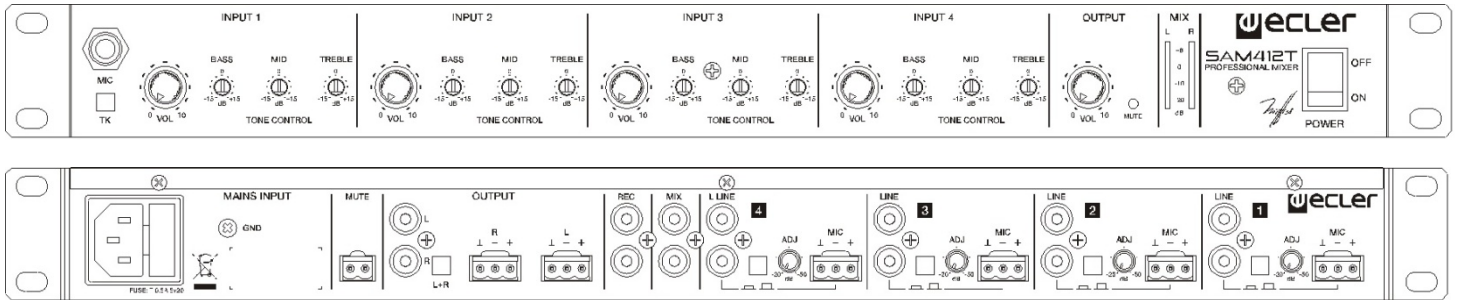

SAM412T

ANALOGUE PREAMPLIFIERS & MIXERS

Installation Analogue Mixer

PRODUCT OVERVIEW

SAM412T is an installation mixer in standard rack format. It includes 4 MIC / ST LINE inputs, 2 stereo outputs, independent 3 band tone control per each input, Talkover (priority) function and external MUTE connection port.

KEY FEATURES

- 4 input channels, 2 main outputs 19" installation mixer
- Micro sensitivity level can be adjusted on the back panel
- +18V Phantom Power available in all "MIC" inputs
- Direct micro input on front panel, channel 1
- Includes a talkover assigned to "INPUT 1" with internal release time adjustment
- Three-band tone controls for each channel, accessible with a screwdriver
- Vu-meter for the mix signal
- Two internally adjustable output levels
- Recording output
- Direct access to the mixing bus allowing you to connect another mixer and increase the number of inputs
- Remote MUTE control affecting all inputs for connecting fire detection systems other safety devices. Internally programmable "NO / NC" (normally open, normally closed)
- Mono/stereo switch

- EN60065:2014
- EN55103-1:2009
- EN55103-2:2009
- 2006/95/EC
- 2004/108/CE

MECHANICAL DIAGRAMS

TECHNICAL DATA

Inputs Sensitivity nom(*)/Impedance		LINE(1, 2, 3)	0dBV/50Ω
		L LINE(4)	-5dBV / 50kΩ
		MIC BAL	-50(-20)dBV/>1kΩ
		MIX	0dBV>6Ω
	Outputs	Level/Minimum load	OUT 1 BAL
		OUT 1 UNBAL	0(+6)dBV*/2.2kΩ 1(2)V
		REC	0dBV/10kΩ
Frequency response		LINE	10Hz-50kHz -1dB
		MIC BAL	10Hz-30kHz -1dB
Harmonic distortion		LINE	<0.01%
		MIC BAL	<0.04%
CMRR		MIC	>65dB@1kHz
Signal/Noise ratio		LINE	>100dB
		MIC BAL	>85dB
Tone control		BASS	100Hz ±15dB
		MID	2kHz ±15dB
		TREBLE	10kHz ±15dB
Talkover		TIME	1 / 2 / 3 seg*
		EFFECT	-30 dB
Phantom voltage			+18VDC
Mains			90-264VCA 47-63Hz
Dimensions		Panel	482.6x44mm
		Depth	195mm
Weight			2.4kg