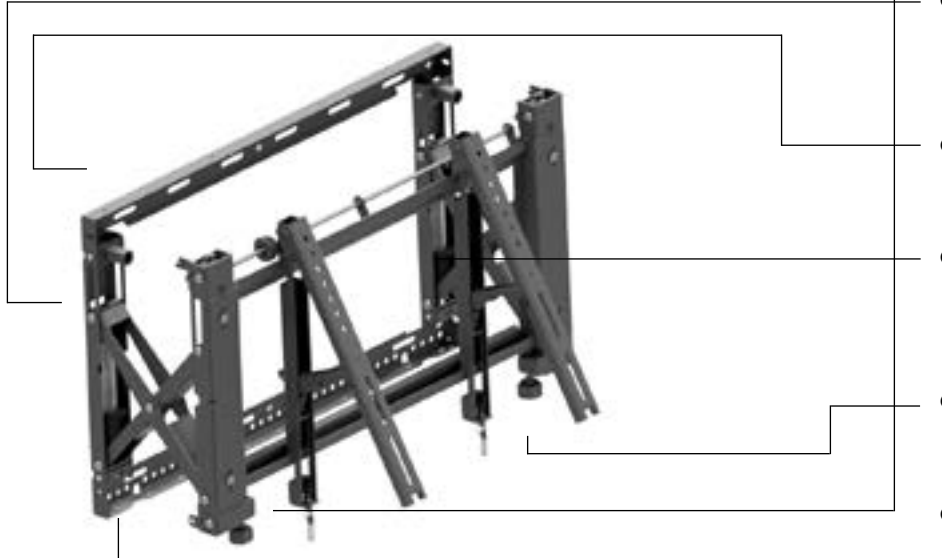

The VWPOP65-L is purpose designed for easy and fast servicing of recessed multi-screen installations. The simple one touch „pop out“ mechanism allows full extension of the display out of the videowall so access and servicing can be performed quickly and safely. Tool-less micro-adjustment is included for seamless alignment of the displays and precision dedicated spacers eliminate requirement for on-site calculations and measurements.

FEATURES

- Tool-less independent 8-point micro-adjustment provides seamless alignment of the displays max. 15 mm.
- Fast Release Pop-out mechanism provides convenient display access designed for used in enclosed or recessed installations.
- Pop-out mechanism can be temporarily removed with security locking screw to prevent unintentional pop-outs.
- Open Frame design allows full electrical wiring access and Integrated cable management strips make display-to-display cabling simple.
- Sequentially drilled wall plate and precision dedicated display spacers eliminate requirement for on-site calculations.
- Fast Release Pop-Out mechanism can be adjusted for varying display weights, ensuring safe and controlled extension.

tool-less micro-adjustment

security padlock

dedicated spacers

FEATURES

min.
100x100
max.
600x400
mm

90"-95"

100-310 mm

0-20°

130 kg

ACCESSORIES

SPACERS

PRODUCT SPECIFICATION

Product	Screen size	max. capacity	max. VESA	Weight	Dimensions (HxWxD)
VWPOP95-L	90"-95"	130 kg	800x600 mm	30 kg	1084x700x100 mm

TECHNICAL DRAWINGS