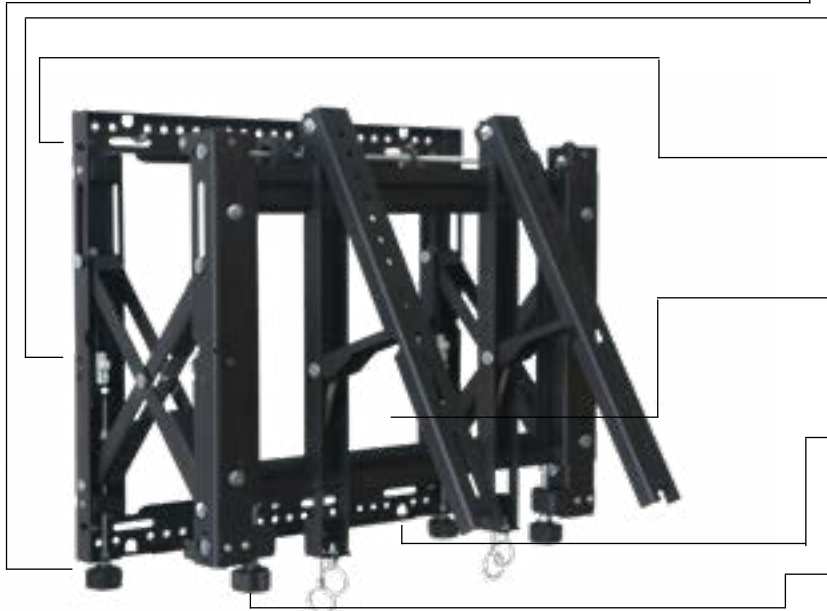

VWPOP Portrait Series - Quick Release Pop-Out Universal Video Wall Mount

VWPOP65-P

The VWPOP is purpose designed for easy and fast servicing of recessed video wall installations. The simple one touch „pop out” mechanism allows full extension of the display out of the videowall so access and servicing can be performed quickly and safely. Tool-less micro-adjustment is included for seamless alignment of the displays and precision dedicated spacers eliminate requirement for on-site calculations and measurements.

FEATURES

- Fast Release Pop-Out mechanism can be adjusted for varying display weights, ensuring safe and controlled extension.
- Fast Release Pop-out mechanism provides convenient display access designed for used in enclosed or recessed installations.
- Pop-out mechanism can be temporarily removed with security locking screw to prevent unintentional pop-outs.
- Open Frame design allows full electrical wiring access and Integrated cable management strips make display-to-display cabling simple.
- Sequentially drilled wall plate and precision dedicated display spacers eliminate requirement for on-site calculations.
- Tool-less independent 8-point micro-adjustment provides seamless alignment of the displays.

tool-less micro-adjustment

full service access

dedicated spacers

ACCESSORIES

FEATURES

min.
100x100
max.
400x300
mm

42"-85"

60 kg

85-270 mm

0-28°

SPACERS

PRODUCT SPECIFICATION

Product	Screen size	max. capacity	max. VESA	Weight	Dimensions (HxWxD)
VWPOP65-P	42"-85"	60 kg	400x600 mm	12,5 kg	512x530x80 mm

TECHNICAL DRAWINGS