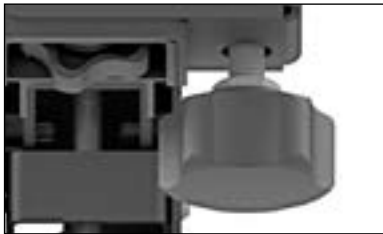

VWPOP Portrait Series - Quick Release Pop-Out Universal Video Wall Mount

VWPOP65-P

The VWPOP is purpose designed for easy and fast servicing of recessed video wall installations. The simple one touch „pop out” mechanism allows full extension of the display out of the videowall so access and servicing can be performed quickly and safely. Tool-less micro-adjustment is included for seamless alignment of the displays and precision dedicated spacers eliminate requirement for on-site calculations and measurements.

FEATURES

- Fast Release Pop-Out mechanism can be adjusted for varying display weights, ensuring safe and controlled extension.
- Fast Release Pop-out mechanism provides convenient display access designed for used in enclosed or recessed installations.
- Pop-out mechanism can be temporarily removed with security locking screw to prevent unintentional pop-outs.
- Open Frame design allows full electrical wiring access and Integrated cable management strips make display-to-display cabling simple.
- Sequentially drilled wall plate and precision dedicated display spacers eliminate requirement for on-site calculations.
- Tool-less independent 8-point micro-adjustment provides seamless alignment of the displays.

tool-less micro-adjustment

full service access

dedicated spacers

ACCESSORIES

FEATURES

min.
100x100
max.
400x300
mm

42"-85"

60 kg